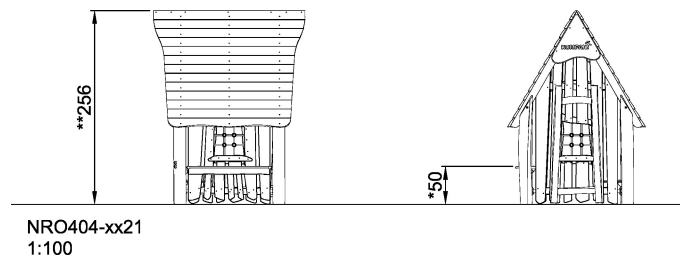

Product Line	Organic Robinia
Category	Playhouses
Age group	1 - 8
Max. fall height (CM)	50
Total height (CM)	256
Safety Zone	19.3 m2

**SUR-
FACE**

ASTM

* = Highest designated play surface.
** = Total height of product.