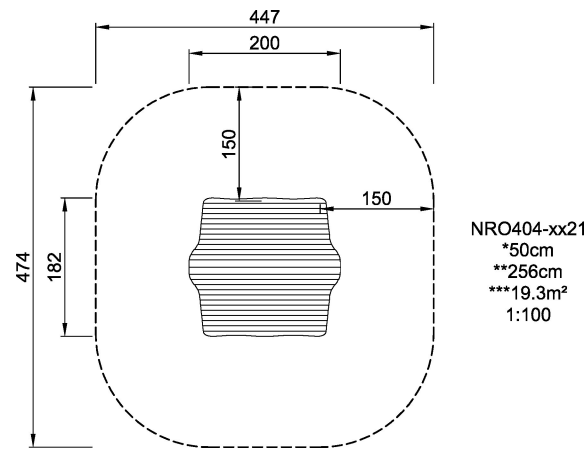

Product Line	Organic Robinia
Category	Playhouses
Age group	1 - 8
Max. fall height (CM)	50
Total height (CM)	256
Safety Zone	19.3 m2

**SUR-
FACE**

ASTM

* = Highest designated play surface.
** = Total height of product.