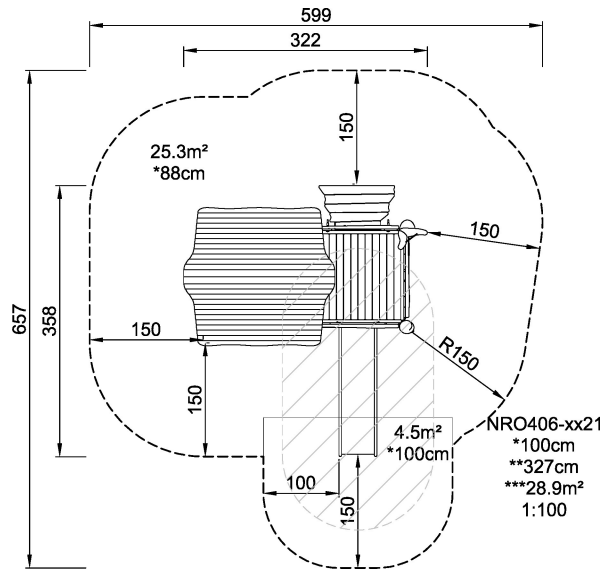

NRO406

The Wizards Hideaway

KOMPAN[®]
Let's play

The magical Wizard's Hideaway with the elevated house and blue roof inspires dramatic play as few others. The benches and table inside stimulate social interaction and make longer stays desirable. A table on the side of the house invites meeting and provides a nice seat for care givers. The stair up to elevated position and the slide benefit motor skills such as cross coordination and spatial awareness. These are both fundamental for building up an understanding of the body in speed, time and space, a competence important for managing traffic safely. The stairway features a broad transfer platform and good handholds to support children of all abilities in accessing. All in all, hours of magic play together.

Product Line	Organic Robinia
Category	Playhouses
Age group	2 - 10
Max. fall height (CM)	100
Total height (CM)	327
Safety Zone	28.9 m ²

**SUR-
FACE**

NRO406
1:100

* = Highest designated play surface.
** = Total height of product.