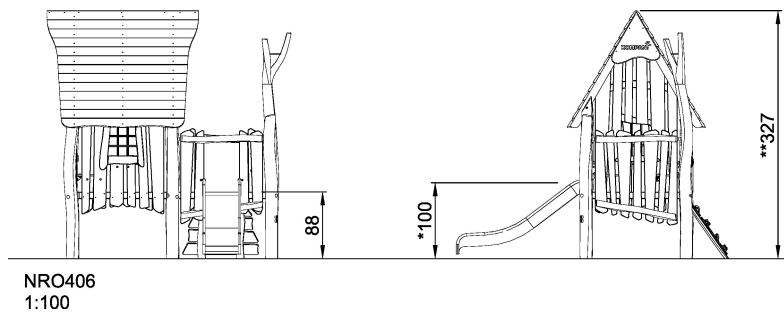

NRO406

The Wizards Hideaway

KOMPAN[®]
Let's play

The magical Wizard's Hideaway with the elevated house and blue roof inspires dramatic play as few others. The benches and table inside stimulate social interaction and make longer stays desirable. A table on the side of the house invites meeting and provides a nice seat for care givers. The stair up to elevated position and the slide benefit motor skills such as cross coordination and spatial awareness. These are both fundamental for building up an understanding of the body in speed, time and space, a competence important for managing traffic safely. The stairway features a broad transfer platform and good handholds to support children of all abilities in accessing. All in all, hours of magic play together.

Product Line	Organic Robinia
Category	Playhouses
Age group	2 - 10
Max. fall height (CM)	100
Total height (CM)	327
Safety Zone	28.9 m ²

**SUR-
FACE**

NRO406
1:100

* = Highest designated play surface.
** = Total height of product.