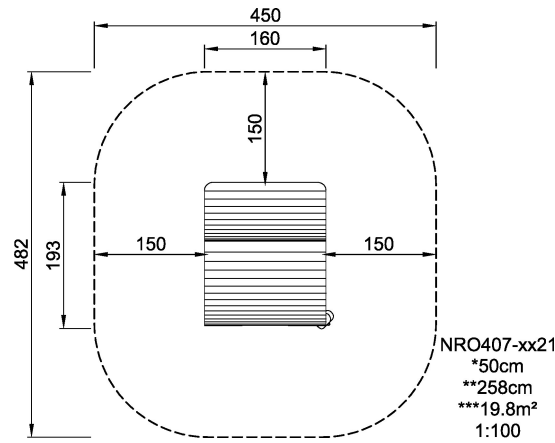

Product Line	Organic Robinia
Category	Playhouses
Age group	1 - 8
Max. fall height (CM)	50
Total height (CM)	258
Safety Zone	19.8 m ²

IN-GROU.

ASTM

* = Highest designated play surface.
** = Total height of product.