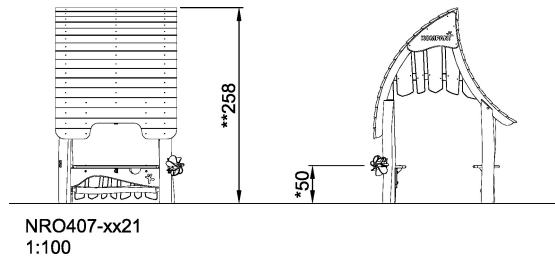

A cottage with organic roof, sand activities and play counter. The product is available in 3 versions: 1: Untreated Robinia wood. 2: Brown oiled wood. 3: Combined color and untreated wood. FSC® Certified (FSC® C004450) robinia wood on request.

Product Line	Organic Robinia
Category	Playhouses
Age group	1 - 8
Max. fall height (CM)	50
Total height (CM)	258
Safety Zone	19.8 m ²

IN-GROU.

ASTM

* = Highest designated play surface.
** = Total height of product.