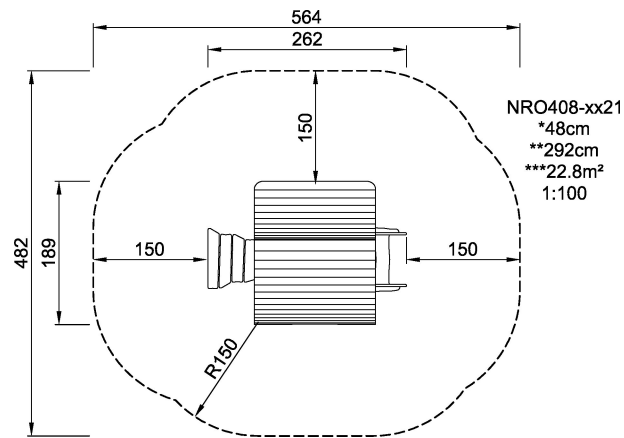

NRO408 Forest Cottage

Elevated Playhouse with organic roof. The house can be entered by the staircase or the angled ramp. The product is available in 3 versions: 1: Untreated Robinia wood. 2: Brown oiled wood. 3: Combined color and untreated wood. FSC® Certified (FSC® C004450) robinia wood on request.

Product Line	Organic Robinia
Category	Playhouses
Age group	2 - 8
Max. fall height (CM)	48
Total height (CM)	292
Safety Zone	22.8 m ²

IN-
GROU.

ASTM

* = Highest designated play surface.
** = Total height of product.