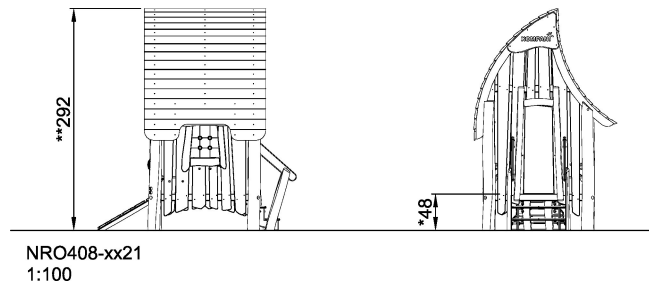

NRO408 Forest Cottage

Elevated Playhouse with organic roof. The house can be entered by the staircase or the angled ramp. The product is available in 3 versions: 1: Untreated Robinia wood. 2: Brown oiled wood. 3: Combined color and untreated wood. FSC® Certified (FSC® C004450) robinia wood on request.

Product Line	Organic Robinia
Category	Playhouses
Age group	2 - 8
Max. fall height (CM)	48
Total height (CM)	292
Safety Zone	22.8 m ²

IN-
GROU.

ASTM

* = Highest designated play surface.
** = Total height of product.