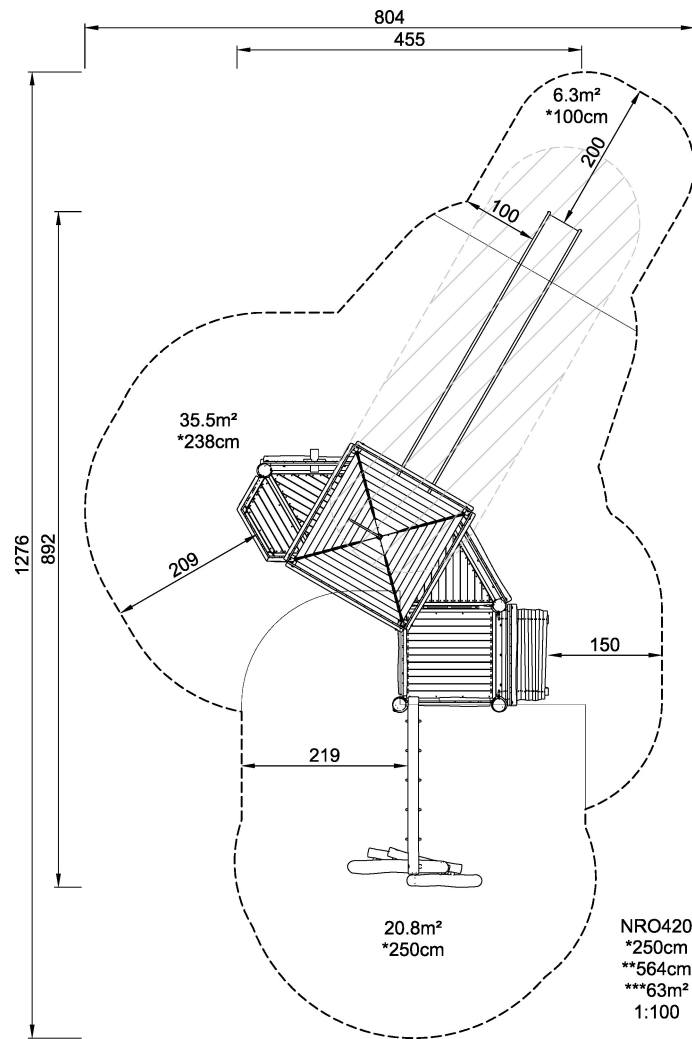

NRO420 Castle, Small

The Robinia castles will give any park a regal touch: the castles are architecture for the play princes, princesses, kings and queens. With their scale, the Robinia Castles allow for a wide range of ages playing together and invite the whole family for a royal play day. FSC® Certified (FSC® C004450) robinia wood on request.

Product Line	Organic Robinia
Category	Themed play, Castle and ships
Age group	4 - 12
Max. fall height (CM)	250
Total height (CM)	564
Safety Zone	63 m2

IN-
GROU.

NRO420
1:100

* = Highest designated play surface.
** = Total height of product.