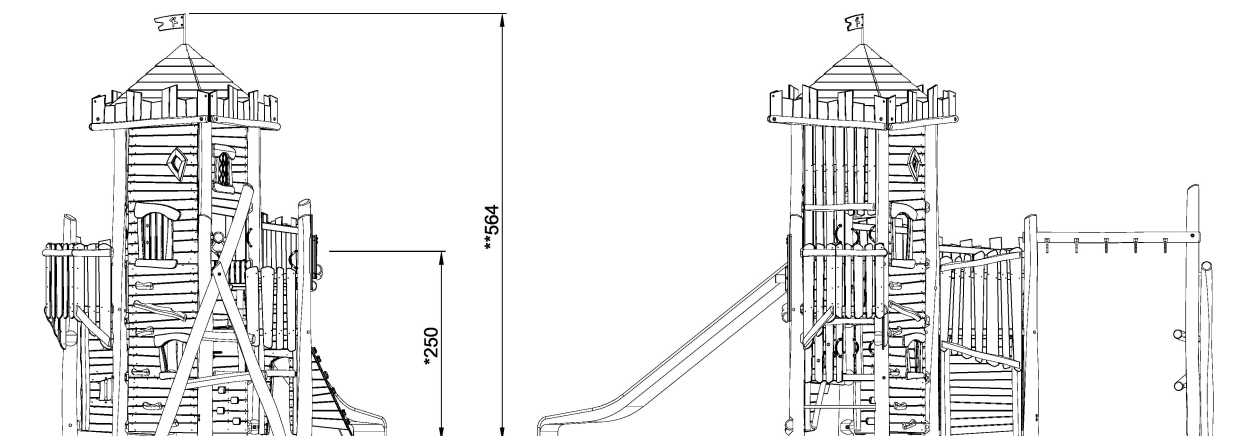

NRO420 Castle, Small

The Robinia castles will give any park a regal touch: the castles are architecture for the play princes, princesses, kings and queens. With their scale, the Robinia Castles allow for a wide range of ages playing together and invite the whole family for a royal play day. FSC® Certified (FSC® C004450) robinia wood on request.

Product Line	Organic Robinia
Category	Themed play, Castle and ships
Age group	4 - 12
Max. fall height (CM)	250
Total height (CM)	564
Safety Zone	63 m2

IN-
GROU.

NRO420
1:100

* = Highest designated play surface.
** = Total height of product.