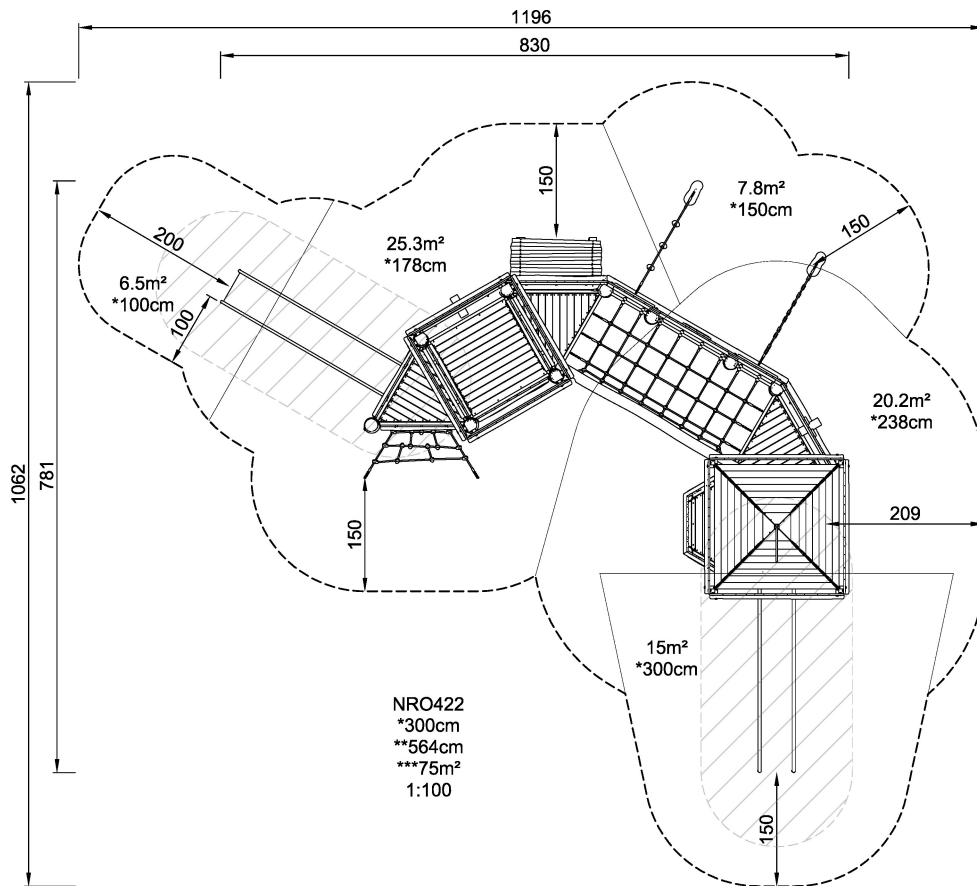

Product Line	Organic Robinia
Category	Themed play, Castle and ships
Age group	6 - 12
Max. fall height (CM)	300
Total height (CM)	564
Safety Zone	75 m ²

**IN-
GROU.**

NRO422
1:100

* = Highest designated play surface.
** = Total height of product.