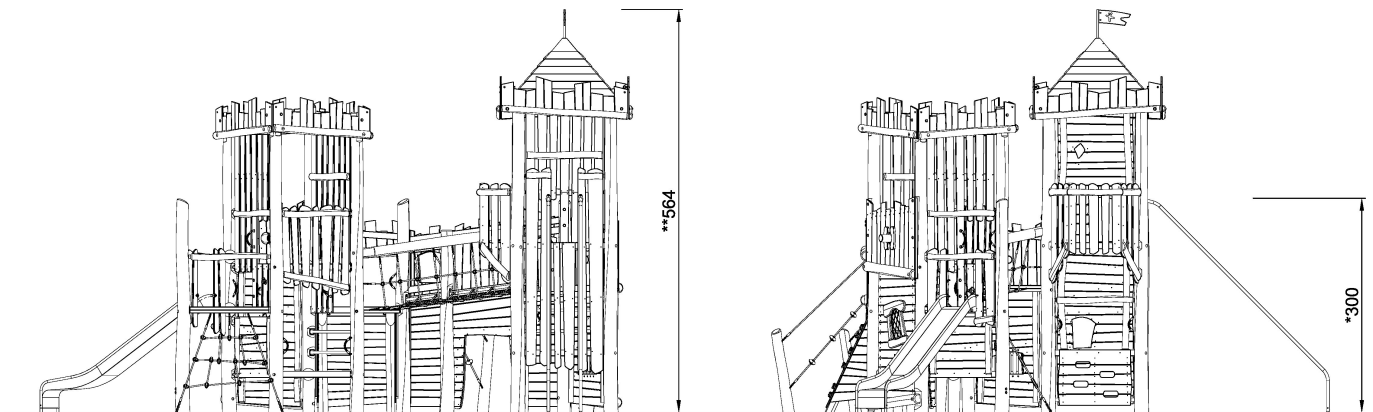

NRO422

Castle, Medium

KOMPAN[®]
Let's play

The Robinia castles will give any park a regal touch: the castles are architecture for the play princes, princesses, kings and queens. With their scale, the Robinia Castles allow for a wide range of ages playing together and invite the whole family for a royal play day. Product is available as FSC[®] Certified (FSC[®] C004450) robinia wood on request.

Product Line	Organic Robinia
Category	Themed play, Castle and ships
Age group	6 - 12
Max. fall height (CM)	300
Total height (CM)	564
Safety Zone	75 m ²

**IN-
GROU.**

NRO422
1:100

* = Highest designated play surface.
** = Total height of product.