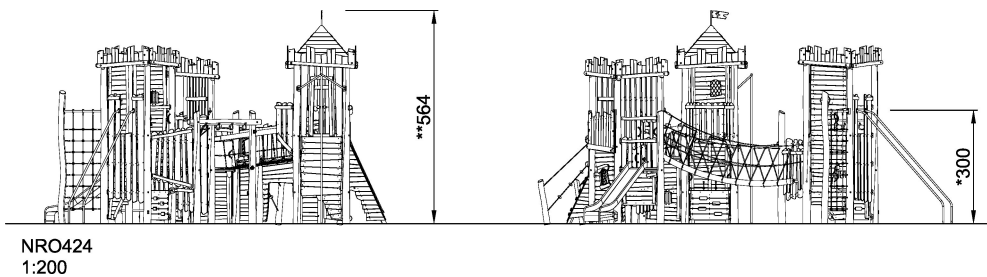

# NRO424 Castle, Large

The Robinia castles will give any park a regal touch: the castles are architecture for the play princes, princesses, kings and queens. With their scale, the Robinia Castles allow for a wide range of ages playing together and invite the whole family for a royal play day. Product is available as FSC® Certified (FSC® C004450) robinia wood on request.

<b>Product Line</b>	Organic Robinia
<b>Category</b>	Themed play, Castle and ships
<b>Age group</b>	6 - 12
<b>Max. fall height (CM)</b>	300
<b>Total height (CM)</b>	564
<b>Safety Zone</b>	121.5 m <sup>2</sup>

IN-  
GROU.

\* = Highest designated play surface.  
\*\* = Total height of product.

<b>Weight/heaviest parts</b>	kg.	<b>Installation (Manpower)</b>	Persons
<b>Concrete required</b>	NaN m3	<b>Installation (Hours)</b>	Hours
<b>Foundation amount/footing</b>	NaN	<b>Excavation</b>	NaN m3