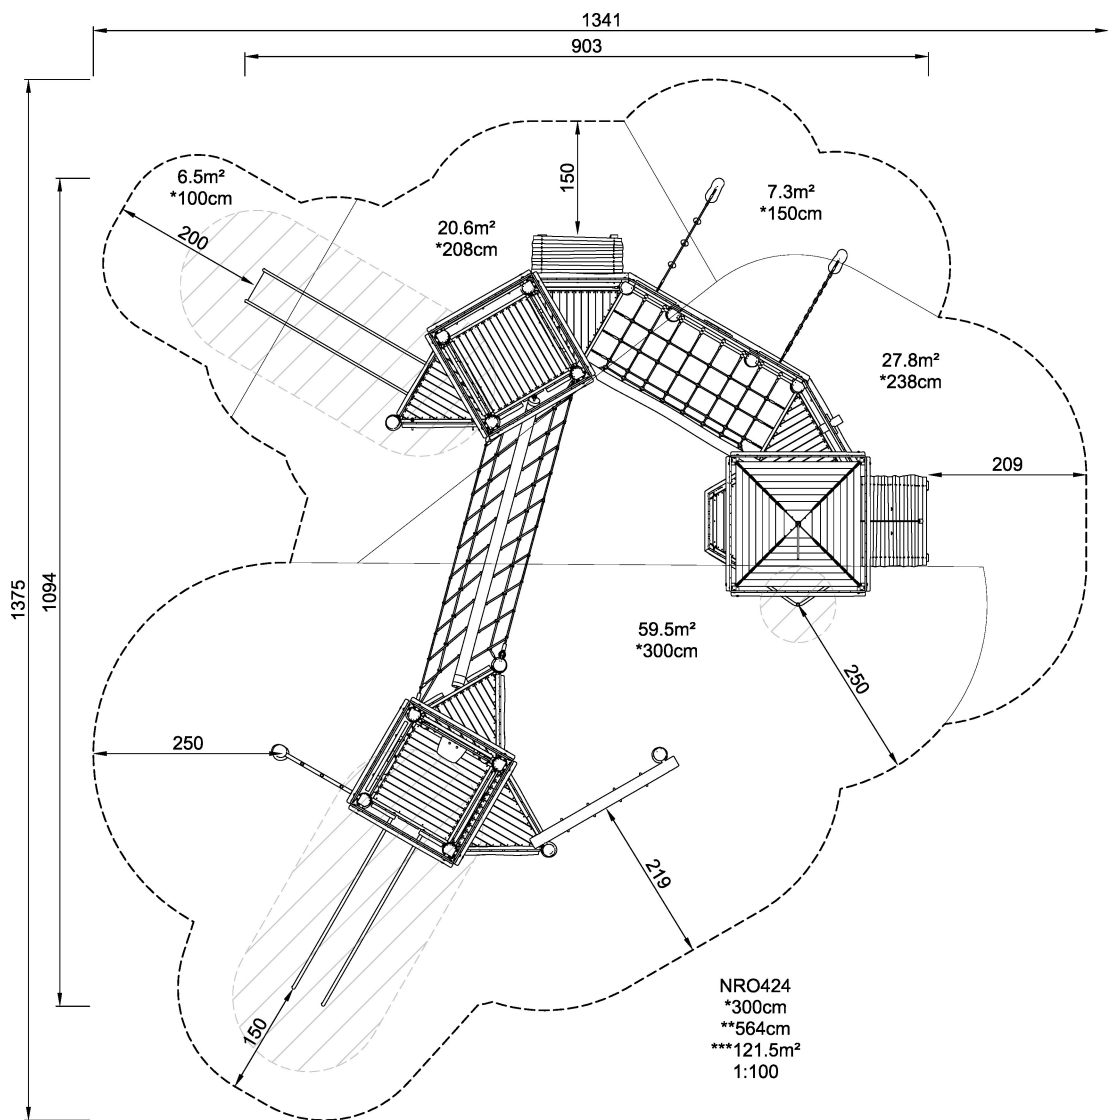

# NRO424 Castle, Large

The Robinia castles will give any park a regal touch: the castles are architecture for the play princes, princesses, kings and queens. With their scale, the Robinia Castles allow for a wide range of ages playing together and invite the whole family for a royal play day. Product is available as FSC® Certified (FSC® C004450) robinia wood on request.

<b>Product Line</b>	Organic Robinia
<b>Category</b>	Themed play, Castle and ships
<b>Age group</b>	6 - 12
<b>Max. fall height (CM)</b>	300
<b>Total height (CM)</b>	564
<b>Safety Zone</b>	121.5 m <sup>2</sup>

IN-  
GROU.

\* = Highest designated play surface.  
\*\* = Total height of product.

<b>Weight/heaviest parts</b>	kg.	<b>Installation (Manpower)</b>	Persons
<b>Concrete required</b>	NaN m3	<b>Installation (Hours)</b>	Hours
<b>Foundation amount/footing</b>	NaN	<b>Excavation</b>	NaN m3