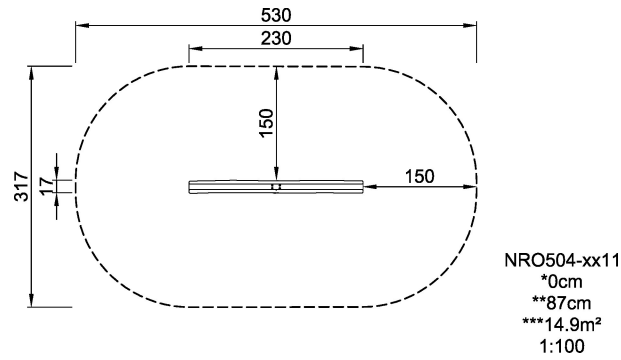

# Flip Water Runnel

Product is available as FSC® Certified (FSC® C004450) robinia wood on request.

<b>Product Line</b>	Organic Robinia
<b>Category</b>	Traditional play, Sand and water play
<b>Age group</b>	2 - 12
<b>Total height (CM)</b>	87
<b>Safety Zone</b>	14.9 m2

SOCIALIZE

CONSTRUCT

DRAMATIC PLAY

INCLUSIVE

IN-GROU.

ADA / INCLUSIVE

ASTM

\* = Highest designated play surface.  
\*\* = Total height of product.