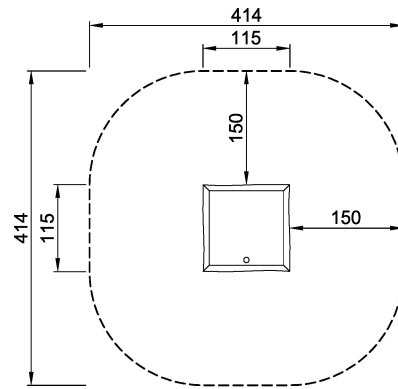

NRO506 Splash Table

Product is available as FSC® Certified (FSC® C004450) robinia wood on request.

Product Line	Organic Robinia
Category	Traditional play, Sand and water play
Age group	2 - 12
Total height (CM)	62
Safety Zone	15.2 m2

IN-
GROU.

ASTM

NRO506-xx11
*0cm
**62cm
***15.2m²
1:100

NRO506-xx01
1:100

* = Highest designated play surface.
** = Total height of product.

Weight/heaviest parts	kg.	Installation (Manpower)	Persons
Concrete required	NaN m ³	Installation (Hours)	Hours
Foundation amount/footing	NaN	Excavation	NaN m ³