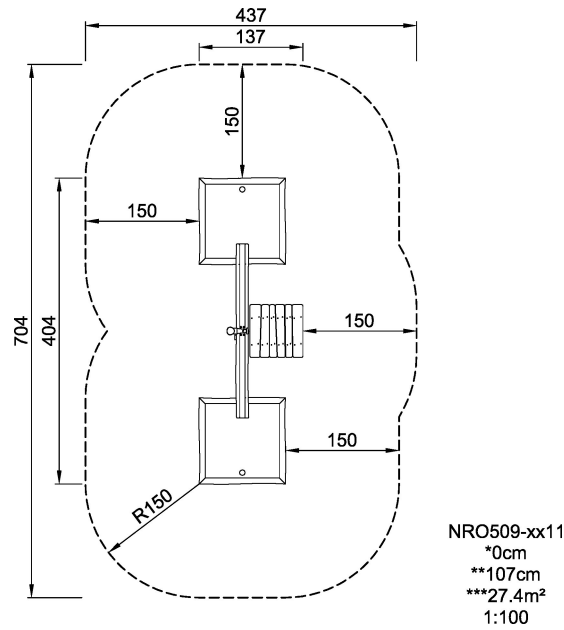

NRO509

Flip runnel with 2 splash tables

KOMPAN[®]
Let's play

Product is available as FSC® Certified (FSC® C004450) robinia wood on request.

Product Line	Organic Robinia
Category	Traditional play, Sand and water play
Age group	2 - 12
Total height (CM)	107
Safety Zone	27.4 m ²

SOCIALIZE

CONSTRUCT

DRAMATIC PLAY

INCLUSIVE

SURFACE

ADA / INCLUSIVE

ASTM

* = Highest designated play surface.
** = Total height of product.