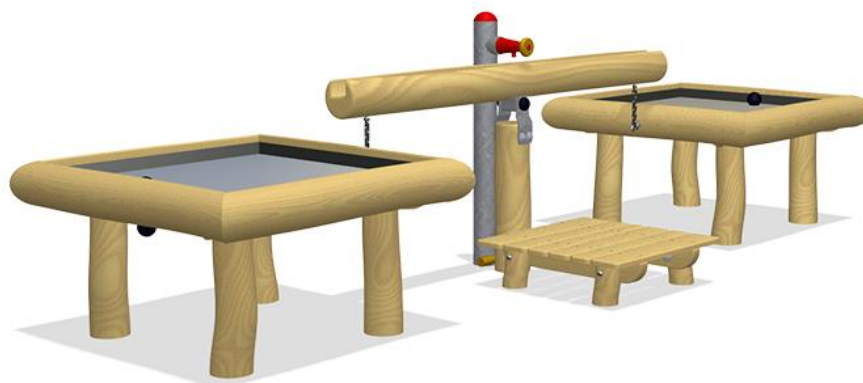

NRO509

Flip runnel with 2 splash tables

KOMPAN[®]
Let's play

Product is available as FSC® Certified (FSC® C004450) robinia wood on request.

Product Line	Organic Robinia
Category	Traditional play, Sand and water play
Age group	2 - 12
Total height (CM)	107
Safety Zone	27.4 m ²

SOCIALIZE

CONSTRUCT

DRAMATIC PLAY

INCLUSIVE

SURFACE

ADA / INCLUSIVE

ASTM

* = Highest designated play surface.
** = Total height of product.