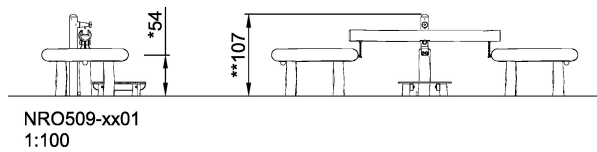

NRO509

Flip runnel with 2 splash tables

KOMPAN[®]
Let's play

Product is available as FSC® Certified (FSC® C004450) robinia wood on request.

Product Line	Organic Robinia
Category	Traditional play, Sand and water play
Age group	2 - 12
Total height (CM)	107
Safety Zone	27.4 m ²

SOCIALIZE

CONSTRUCT

DRAMATIC PLAY

INCLUSIVE

SURFACE

ADA / INCLUSIVE

ASTM

* = Highest designated play surface.
** = Total height of product.