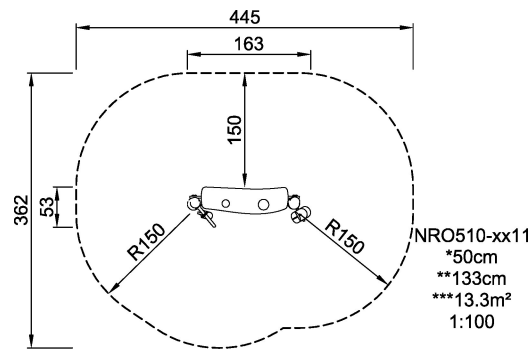

NRO510 Sand Desk

Product is available as FSC® Certified (FSC® C004450) robinia wood on request.

Product Line	Organic Robinia
Category	Traditional play, Sand and water play
Age group	2 - 10
Max. fall height (CM)	50
Total height (CM)	133
Safety Zone	13.3 m2

**SUR-
FACE**

ASTM

* = Highest designated play surface.
** = Total height of product.

Weight/heaviest parts	kg.	Installation (Manpower)	Persons
Concrete required	NaN m ³	Installation (Hours)	Hours
Foundation amount/footing	NaN	Excavation	NaN m ³