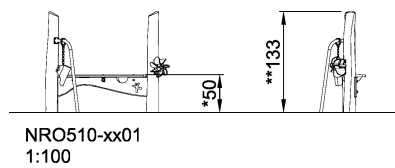

NRO510 Sand Desk

Product is available as FSC® Certified (FSC® C004450) robinia wood on request.

Product Line	Organic Robinia
Category	Traditional play, Sand and water play
Age group	2 - 10
Max. fall height (CM)	50
Total height (CM)	133
Safety Zone	13.3 m2

**SUR-
FACE**

ASTM

* = Highest designated play surface.
** = Total height of product.

Weight/heaviest parts	kg.	Installation (Manpower)	Persons
Concrete required	NaN m ³	Installation (Hours)	Hours
Foundation amount/footing	NaN	Excavation	NaN m ³