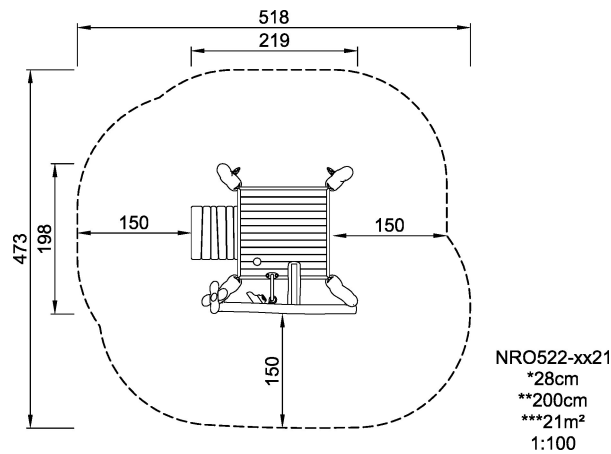

NRO522

Toddler Oasis with Flower

KOMPAN[®]
Let's play

This lovely oasis with flower invites for explorative play with its sand and water channel, sand scoop and little sand hole in the podium for watering the flower. The little channel leads water, sand or other play materials to the ground - an eternal source of wonder for the youngest. The podium is a roomy, elevated platform for gathering, stepping upon or jumping from. For older children, the podium can make for a fine stage in the play-ground and be part of the children's games-with-rules as a start or end point for rules games. Product is available as FSC® Certified (FSC® C004450) robinia wood on request.

Product Line	Organic Robinia
Category	Traditional play, Sand and water play
Age group	1 - 4
Max. fall height (CM)	28
Total height (CM)	200
Safety Zone	21 m2

IN-
GROU.

ASTM

* = Highest designated play surface.
** = Total height of product.