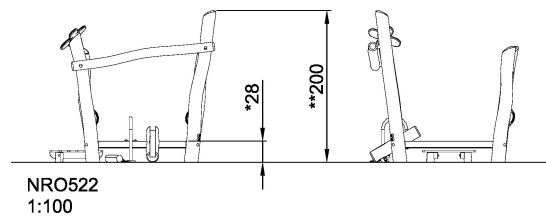

NRO522

Toddler Oasis with Flower

KOMPAN[®]
Let's play

This lovely oasis with flower invites for explorative play with its sand and water channel, sand scoop and little sand hole in the podium for watering the flower. The little channel leads water, sand or other play materials to the ground - an eternal source of wonder for the youngest. The podium is a roomy, elevated platform for gathering, stepping upon or jumping from. For older children, the podium can make for a fine stage in the play-ground and be part of the children's games-with-rules as a start or end point for rules games. Product is available as FSC® Certified (FSC® C004450) robinia wood on request.

Product Line	Organic Robinia
Category	Traditional play, Sand and water play
Age group	1 - 4
Max. fall height (CM)	28
Total height (CM)	200
Safety Zone	21 m2

IN-
GROU.

ASTM

* = Highest designated play surface.
** = Total height of product.