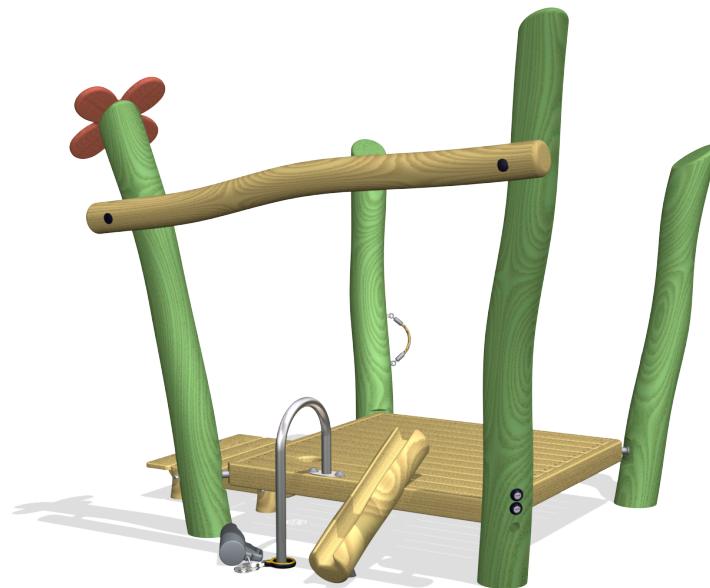

NRO522

Toddler Oasis with Flower

KOMPAN[®]
Let's play

This lovely oasis with flower invites for explorative play with its sand and water channel, sand scoop and little sand hole in the podium for watering the flower. The little channel leads water, sand or other play materials to the ground - an eternal source of wonder for the youngest. The podium is a roomy, elevated platform for gathering, stepping upon or jumping from. For older children, the podium can make for a fine stage in the play-ground and be part of the children's games-with-rules as a start or end point for rules games. Product is available as FSC® Certified (FSC® C004450) robinia wood on request.

Product Line	Organic Robinia
Category	Traditional play, Sand and water play
Age group	1 - 4
Max. fall height (CM)	28
Total height (CM)	200
Safety Zone	21 m2

IN-
GROU.

ASTM

* = Highest designated play surface.
** = Total height of product.