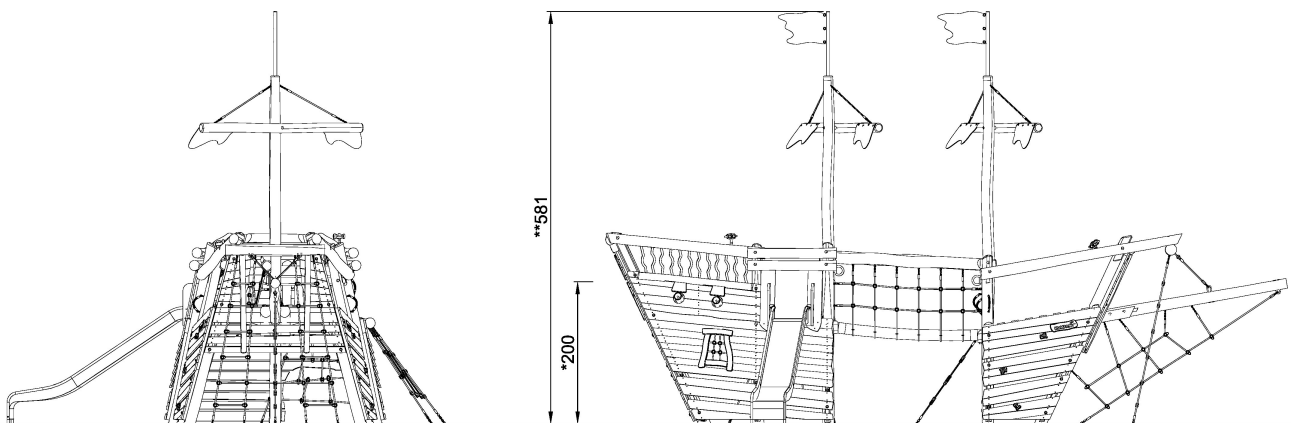

# Pirate Ship, Medium, Coloured

**KOMPAN**<sup>®</sup>  
Let's play

Pirate Ship, Medium, Coloured version

<b>Product Line</b>	Organic Robinia
<b>Category</b>	Themed play, Castle and ships
<b>Age group</b>	4 - 10
<b>Max. fall height (CM)</b>	200
<b>Total height (CM)</b>	581
<b>Safety Zone</b>	72.1 m <sup>2</sup>

**NRO540**  
1:100

\* = Highest designated play surface.  
\*\* = Total height of product.

<b>Weight/heaviest parts</b>	kg.	<b>Installation (Manpower)</b>	Persons
<b>Concrete required</b>	NaN m3	<b>Installation (Hours)</b>	Hours
<b>Foundation amount/footing</b>	NaN	<b>Excavation</b>	NaN m3