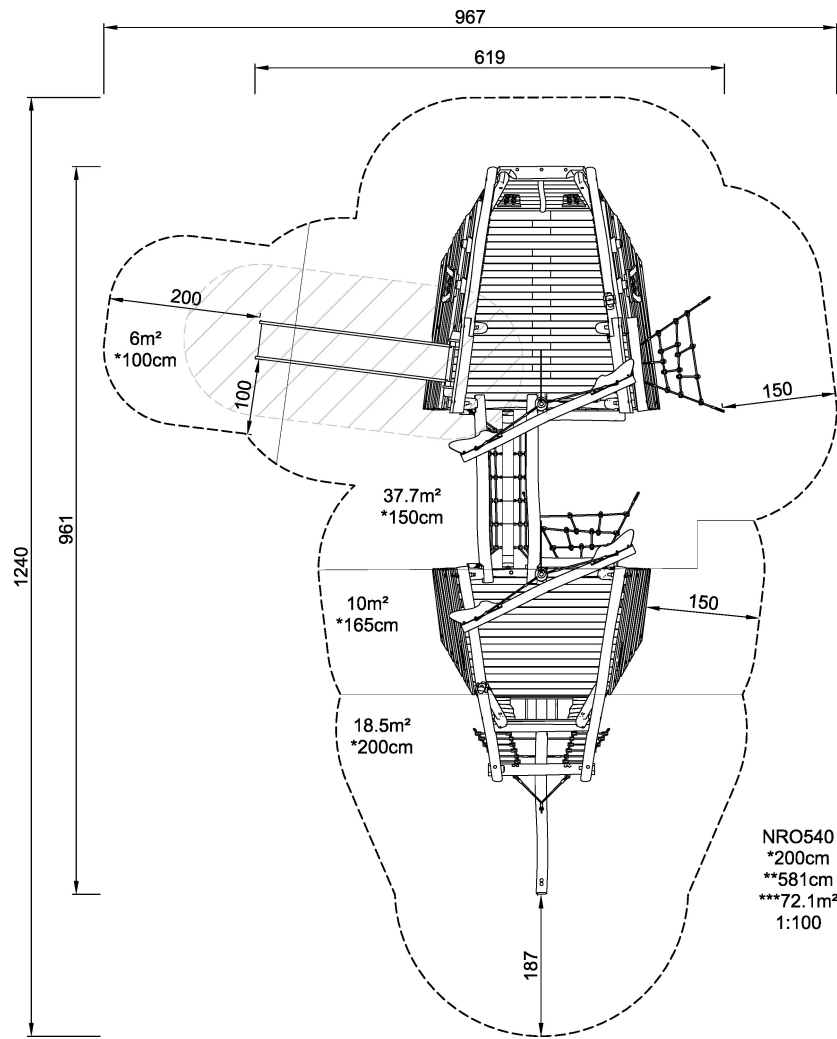

# Pirate Ship, Medium, Coloured

**KOMPAN**<sup>®</sup>  
Let's play

Pirate Ship, Medium, Coloured version

<b>Product Line</b>	Organic Robinia
<b>Category</b>	Themed play, Castle and ships
<b>Age group</b>	4 - 10
<b>Max. fall height (CM)</b>	200
<b>Total height (CM)</b>	581
<b>Safety Zone</b>	72.1 m <sup>2</sup>

**NRO540**  
1:100

\* = Highest designated play surface.  
\*\* = Total height of product.

<b>Weight/heaviest parts</b>	kg.	<b>Installation (Manpower)</b>	Persons
<b>Concrete required</b>	NaN m3	<b>Installation (Hours)</b>	Hours
<b>Foundation amount/footing</b>	NaN	<b>Excavation</b>	NaN m3