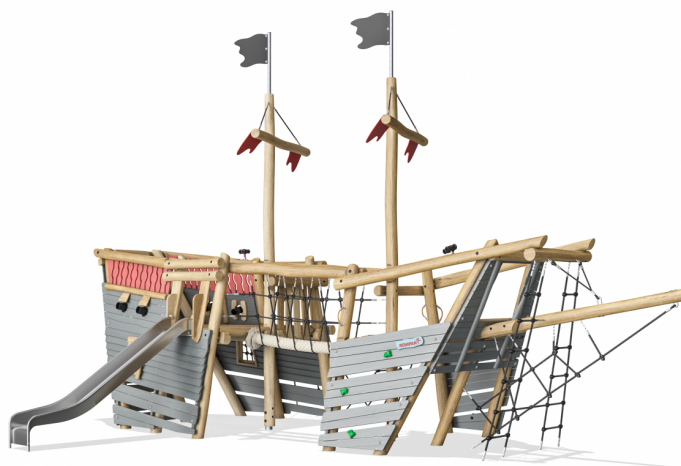

# Pirate Ship, Medium, Coloured

**KOMPAN**<sup>®</sup>  
Let's play

Pirate Ship, Medium, Coloured version

<b>Product Line</b>	Organic Robinia
<b>Category</b>	Themed play, Castle and ships
<b>Age group</b>	4 - 10
<b>Max. fall height (CM)</b>	200
<b>Total height (CM)</b>	581
<b>Safety Zone</b>	72.1 m <sup>2</sup>

**NRO540**  
1:100

\* = Highest designated play surface.  
\*\* = Total height of product.

<b>Weight/heaviest parts</b>	kg.	<b>Installation (Manpower)</b>	Persons
<b>Concrete required</b>	NaN m3	<b>Installation (Hours)</b>	Hours
<b>Foundation amount/footing</b>	NaN	<b>Excavation</b>	NaN m3