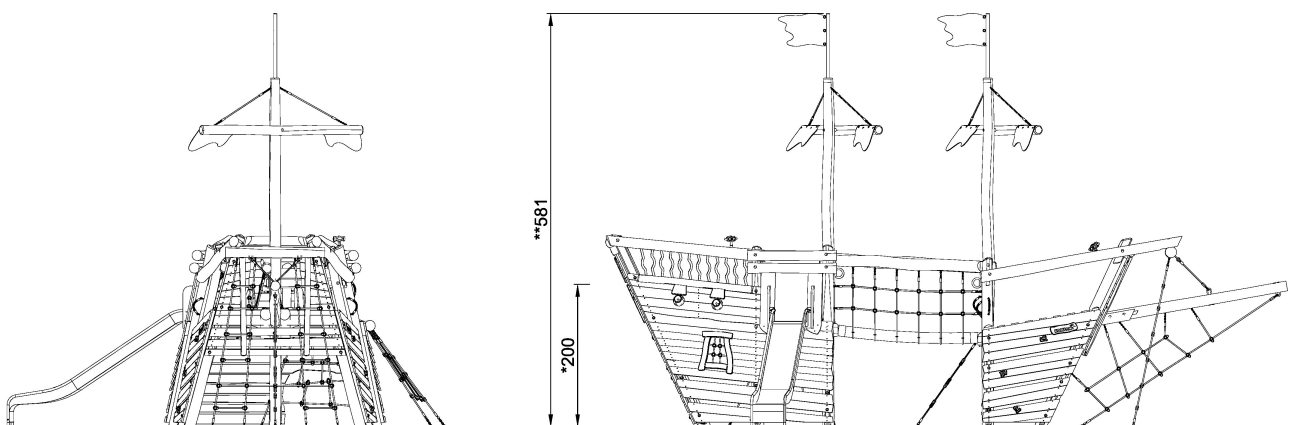

NRO542

Explorer Ship. Medium. Coloured version.

KOMPAN[®]
Let's play

Explorer Ship, Medium, Coloured version.

Product Line	Organic Robinia
Category	Themed play, Castle and ships
Age group	4 - 10
Max. fall height (CM)	200
Total height (CM)	581
Safety Zone	72.1 m ²

NRO542
*200cm
**581cm
***72.1m²
1:100

NRO542
1:100

* = Highest designated play surface.
** = Total height of product.

Weight/heaviest parts	kg.	Installation (Manpower)	Persons
Concrete required	NaN m3	Installation (Hours)	Hours
Foundation amount/footing	NaN	Excavation	NaN m3