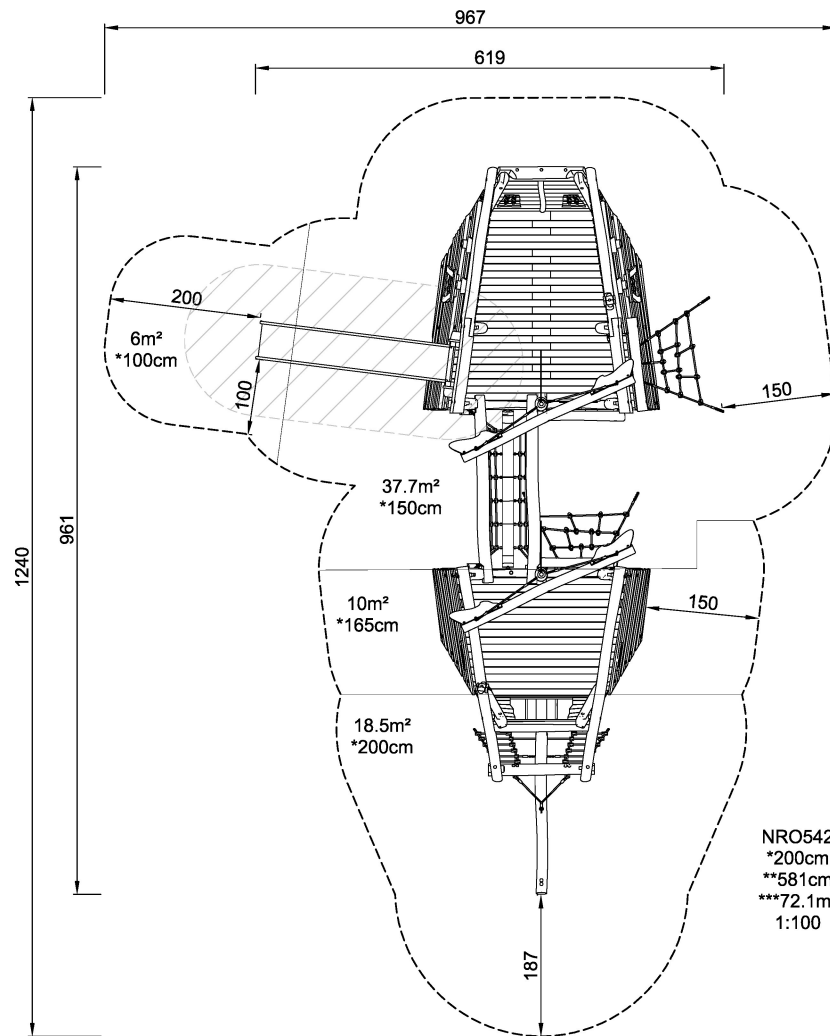

NRO542

Explorer Ship. Medium. Coloured version.

KOMPAN[®]
Let's play

Explorer Ship, Medium, Coloured version.

Product Line	Organic Robinia
Category	Themed play, Castle and ships
Age group	4 - 10
Max. fall height (CM)	200
Total height (CM)	581
Safety Zone	72.1 m ²

NRO542
*200cm
**581cm
***72.1m²
1:100

NRO542
1:100

* = Highest designated play surface.
** = Total height of product.

Weight/heaviest parts	kg.	Installation (Manpower)	Persons
Concrete required	NaN m3	Installation (Hours)	Hours
Foundation amount/footing	NaN	Excavation	NaN m3