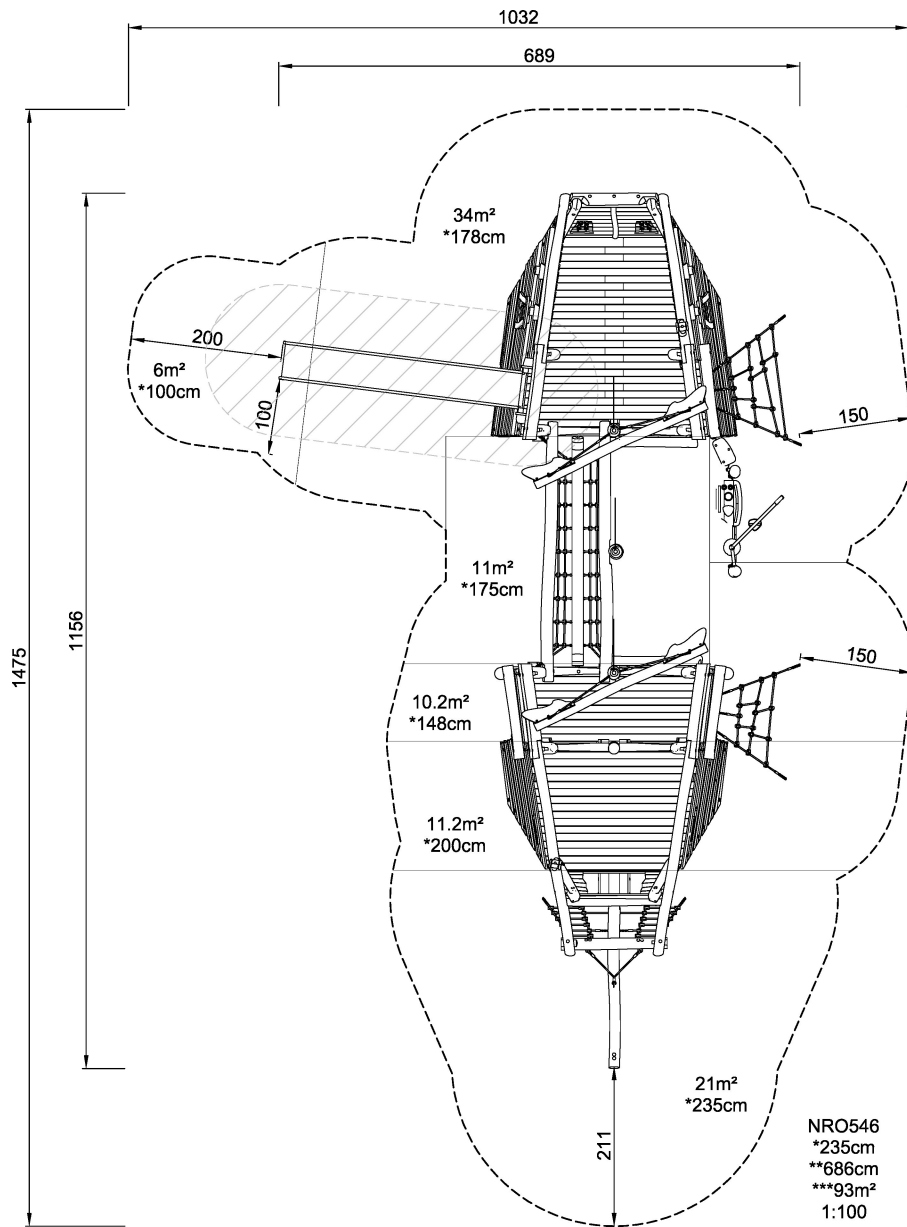

NRO546

Explorer Ship, Large, Coloured version

KOMPAN[®]
Let's play

The large Explorer Ship is an intense play vessel, drawing on children's zest for exploration and adventure. The rich variety and amount of play events in the ship will attract children and make them want to come back again and again. The varieties of climbing and crawling on bouncy and stable, inclined, horizontal and vertical ropes and planks motivates endless physical activity. Motor skills such as sense of balance and cross-coordination are thoroughly stimulated. Muscles in legs, arms and core are trained. This combination of training makes the fundament for e.g. judge distances, cycle and navigate traffic safely. Quiet and dramatic play spaces and details are heavily present, too: Spaces under as well as over deck, cannons and binoculars all contribute to numerous dramatic play scenarios. This stimulates language development, as well as cooperation skills.

Product Line	Organic Robinia
Category	Themed play, Castle and ships
Age group	4 - 12
Max. fall height (CM)	235
Total height (CM)	686
Safety Zone	93 m2

* = Highest designated play surface.
** = Total height of product.