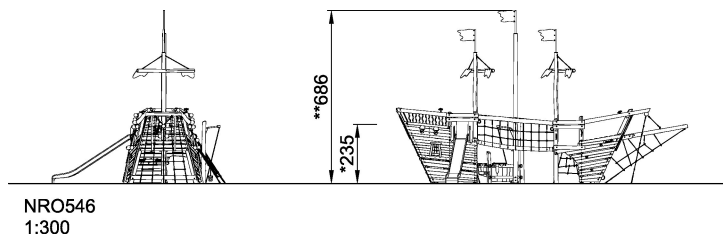

NRO546

Explorer Ship, Large, Coloured version

KOMPAN[®]
Let's play

The large Explorer Ship is an intense play vessel, drawing on children's zest for exploration and adventure. The rich variety and amount of play events in the ship will attract children and make them want to come back again and again. The varieties of climbing and crawling on bouncy and stable, inclined, horizontal and vertical ropes and planks motivates endless physical activity. Motor skills such as sense of balance and cross-coordination are thoroughly stimulated. Muscles in legs, arms and core are trained. This combination of training makes the fundament for e.g. judge distances, cycle and navigate traffic safely. Quiet and dramatic play spaces and details are heavily present, too: Spaces under as well as over deck, cannons and binoculars all contribute to numerous dramatic play scenarios. This stimulates language development, as well as cooperation skills.

Product Line	Organic Robinia
Category	Themed play, Castle and ships
Age group	4 - 12
Max. fall height (CM)	235
Total height (CM)	686
Safety Zone	93 m2

* = Highest designated play surface.
** = Total height of product.