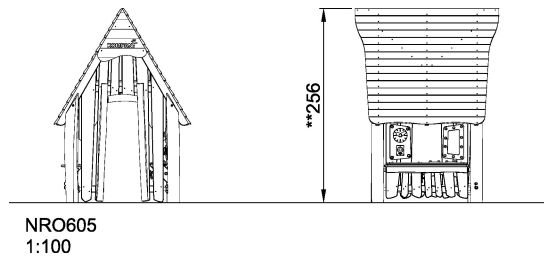

Product Line	Organic Robinia
Category	Themed play, Castle and ships
Age group	1 - 6
Total height (CM)	256
Safety Zone	17.4 m ²

SOCIALIZE

CONSTRUCT

DRAMATIC PLAY

WONDER

SENSORY

CRAWL

INCLUSIVE

* = Highest designated play surface.
 ** = Total height of product.

Weight/heaviest parts	kg.	Installation (Manpower)	Persons
Concrete required	NaN m ³	Installation (Hours)	Hours
Foundation amount/footing	NaN	Excavation	NaN m ³