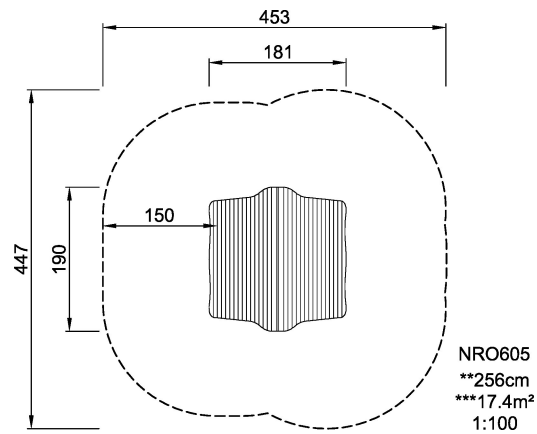

Product Line	Organic Robinia
Category	Themed play, Castle and ships
Age group	1 - 6
Total height (CM)	256
Safety Zone	17.4 m ²

SOCIALIZE

CONSTRUCT

DRAMATIC PLAY

WONDER

SENSORY

CRAWL

INCLUSIVE

* = Highest designated play surface.
 ** = Total height of product.

Weight/heaviest parts	kg.	Installation (Manpower)	Persons
Concrete required	NaN m ³	Installation (Hours)	Hours
Foundation amount/footing	NaN	Excavation	NaN m ³