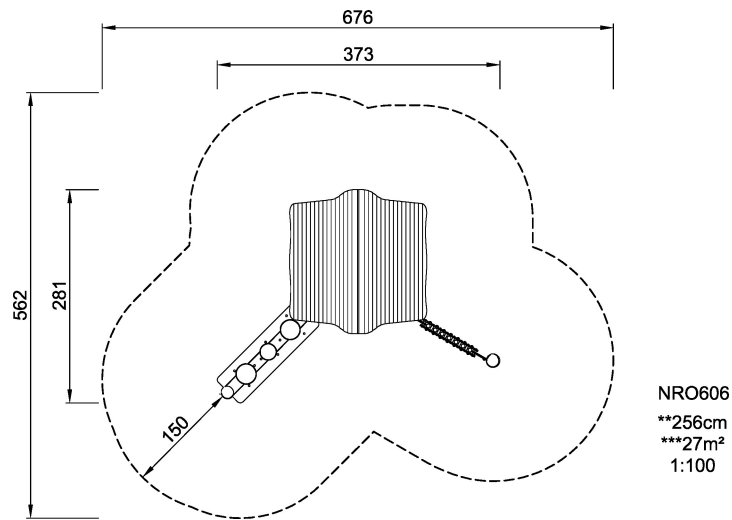

| | |
|--------------------------|-------------------------------|
| Product Line | Organic Robinia |
| Category | Themed play, Castle and ships |
| Age group | 1 - 6 |
| Total height (CM) | 256 |
| Safety Zone | 27 m ² |

* = Highest designated play surface.
 ** = Total height of product.

| | | | |
|----------------------------------|--------|--------------------------------|---------|
| Weight/heaviest parts | kg. | Installation (Manpower) | Persons |
| Concrete required | NaN m3 | Installation (Hours) | Hours |
| Foundation amount/footing | NaN | Excavation | NaN m3 |