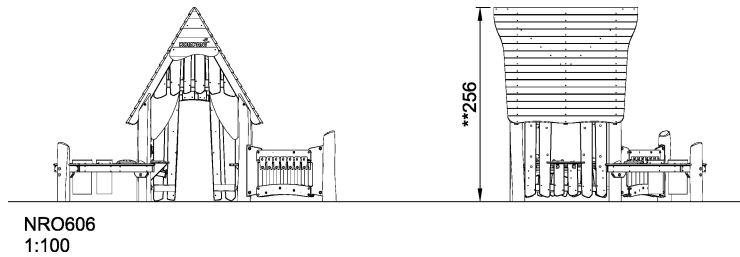

| | |
|--------------------------|-------------------------------|
| Product Line | Organic Robinia |
| Category | Themed play, Castle and ships |
| Age group | 1 - 6 |
| Total height (CM) | 256 |
| Safety Zone | 27 m ² |

* = Highest designated play surface.
 ** = Total height of product.

| | | | |
|----------------------------------|--------|--------------------------------|---------|
| Weight/heaviest parts | kg. | Installation (Manpower) | Persons |
| Concrete required | NaN m3 | Installation (Hours) | Hours |
| Foundation amount/footing | NaN | Excavation | NaN m3 |