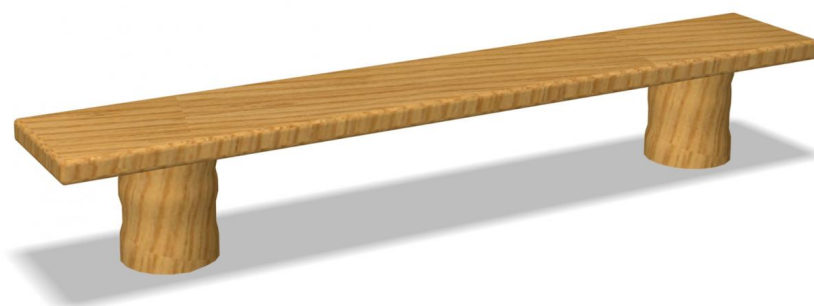

NRO702

Bench for play shelter

Product is available as FSC® Certified (FSC® C004450) robinia wood on request.

Product Line Organic Robinia

Category Traditional play, Sand and water play

Total height (CM)27

IN-
GROU.