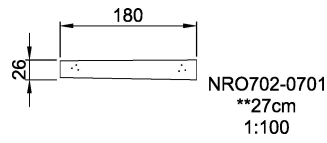

NRO702

Bench for play shelter

Product is available as FSC® Certified (FSC® C004450) robinia wood on request.

Product Line Organic Robinia

Category Traditional play, Sand and water play

Total height (CM)27

IN-
GROU.

* = Highest designated play surface.
** = Total height of product.

| | | | |
|----------------------------------|--------|--------------------------------|---------|
| Weight/heaviest parts | kg. | Installation (Manpower) | Persons |
| Concrete required | NaN m3 | Installation (Hours) | Hours |
| Foundation amount/footing | NaN | Excavation | NaN m3 |