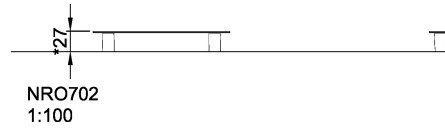

NRO702

Bench for play shelter

Product is available as FSC® Certified (FSC® C004450) robinia wood on request.

Product Line Organic Robinia

Category Traditional play, Sand and water play

Total height (CM)27

IN-
GROU.

* = Highest designated play surface.
** = Total height of product.

| | | | |
|----------------------------------|--------|--------------------------------|---------|
| Weight/heaviest parts | kg. | Installation (Manpower) | Persons |
| Concrete required | NaN m3 | Installation (Hours) | Hours |
| Foundation amount/footing | NaN | Excavation | NaN m3 |