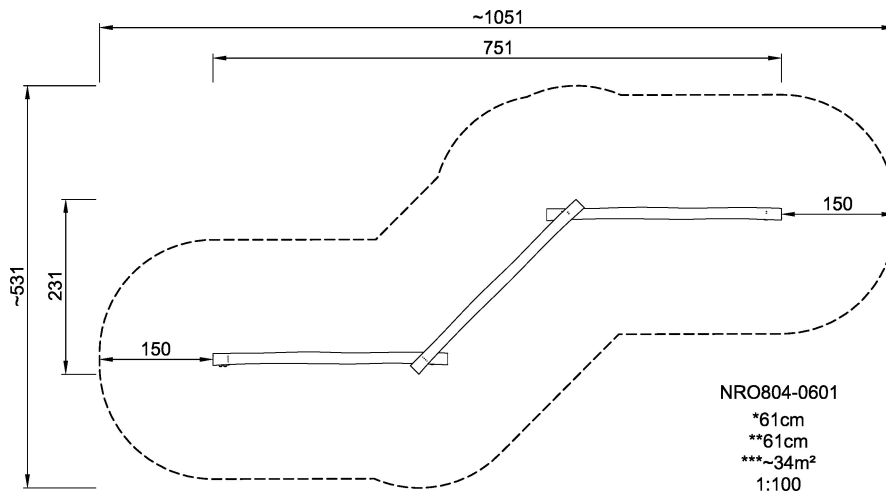

NRO804

Triple balance beam

KOMPAN[®]
Let's play

Product is available as FSC[®] Certified (FSC[®] C004450) robinia wood on request.

Product Line	Organic Robinia
Category	Traditional play, Sand and water play
Age group	3 - 12
Max. fall height (CM)	61
Total height (CM)	61
Safety Zone	34 m ²

IN-
GROU.

* = Highest designated play surface.
** = Total height of product.

Weight/heaviest parts	kg.	Installation (Manpower)	Persons
Concrete required	NaN m3	Installation (Hours)	Hours
Foundation amount/footing	NaN	Excavation	NaN m3