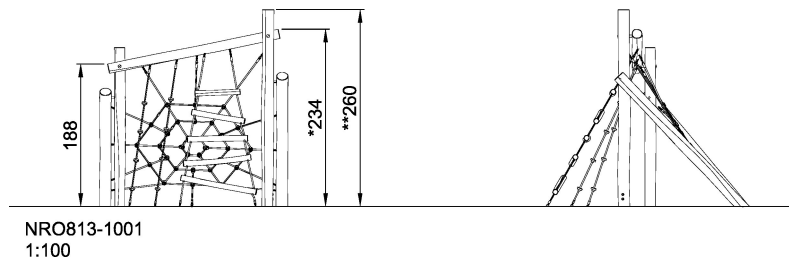

NRO813 Climbing net

Product is available as FSC® Certified (FSC® C004450) robinia wood on request.

Product Line	Organic Robinia
Category	Traditional play, Sand and water play
Age group	6 - 12
Max. fall height (CM)	234
Total height (CM)	260
Safety Zone	29.4 m2

IN-
GROU.

ASTM

* = Highest designated play surface.
** = Total height of product.

Weight/heaviest parts	kg.	Installation (Manpower)	Persons
Concrete required	NaN m3	Installation (Hours)	Hours
Foundation amount/footing	NaN	Excavation	NaN m3