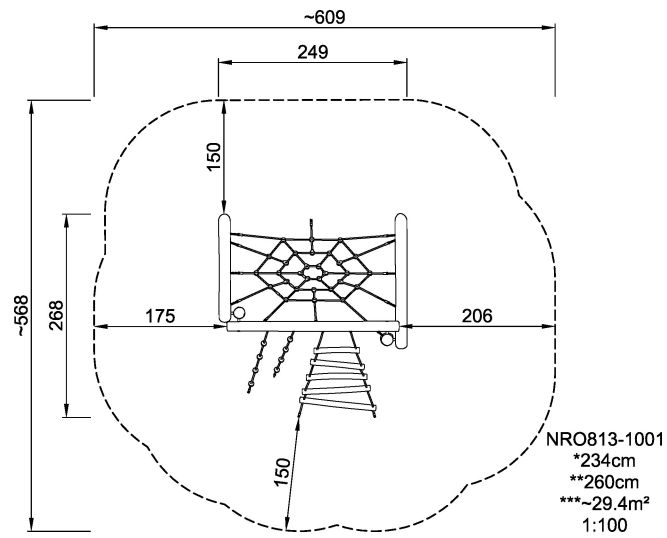

NRO813 Climbing net

Product is available as FSC® Certified (FSC® C004450) robinia wood on request.

Product Line	Organic Robinia
Category	Traditional play, Sand and water play
Age group	6 - 12
Max. fall height (CM)	234
Total height (CM)	260
Safety Zone	29.4 m2

IN-
GROU.

ASTM

* = Highest designated play surface.
** = Total height of product.

Weight/heaviest parts	kg.	Installation (Manpower)	Persons
Concrete required	NaN m3	Installation (Hours)	Hours
Foundation amount/footing	NaN	Excavation	NaN m3