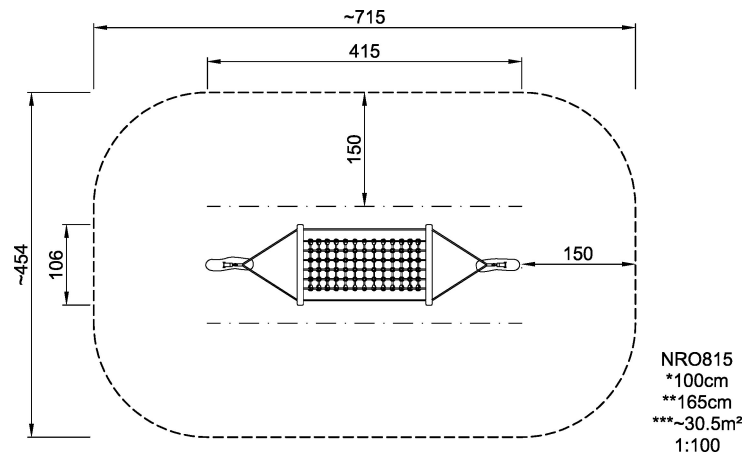

NRO815 Hammock

Product is available as FSC[®] Certified (FSC[®] C004450) robinia wood on request.

Product Line	Organic Robinia
Category	Traditional play, Sand and water play
Age group	3 - 12
Max. fall height (CM)	100
Total height (CM)	177
Safety Zone	30.5 m ²

IN-
GROU.

* = Highest designated play surface.
** = Total height of product.

Weight/heaviest parts	kg.	Installation (Manpower)	Persons
Concrete required	NaN m3	Installation (Hours)	Hours
Foundation amount/footing	NaN	Excavation	NaN m3