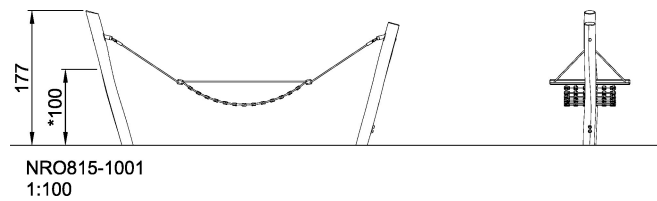

NRO815 Hammock

Product is available as FSC[®] Certified (FSC[®] C004450) robinia wood on request.

Product Line	Organic Robinia
Category	Traditional play, Sand and water play
Age group	3 - 12
Max. fall height (CM)	100
Total height (CM)	177
Safety Zone	30.5 m ²

IN-
GROU.

* = Highest designated play surface.
** = Total height of product.

Weight/heaviest parts	kg.	Installation (Manpower)	Persons
Concrete required	NaN m3	Installation (Hours)	Hours
Foundation amount/footing	NaN	Excavation	NaN m3