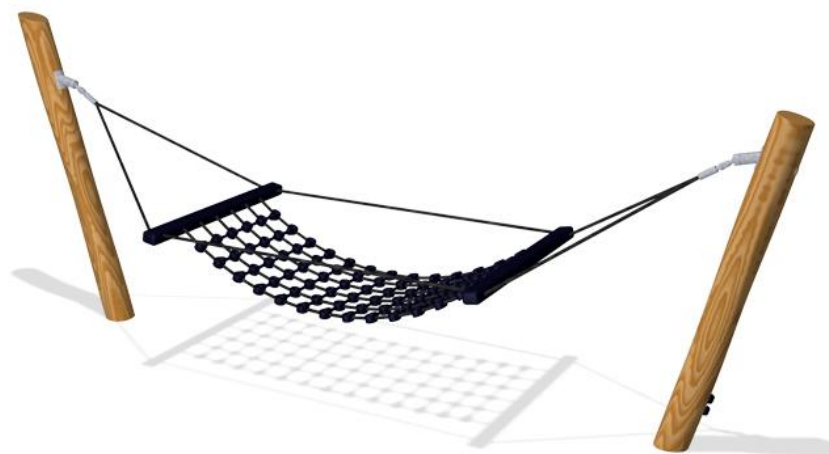

NRO815 Hammock

Product is available as FSC[®] Certified (FSC[®] C004450) robinia wood on request.

Product Line	Organic Robinia
Category	Traditional play, Sand and water play
Age group	3 - 12
Max. fall height (CM)	100
Total height (CM)	177
Safety Zone	30.5 m ²

IN-
GROU.

* = Highest designated play surface.
** = Total height of product.

Weight/heaviest parts	kg.	Installation (Manpower)	Persons
Concrete required	NaN m3	Installation (Hours)	Hours
Foundation amount/footing	NaN	Excavation	NaN m3