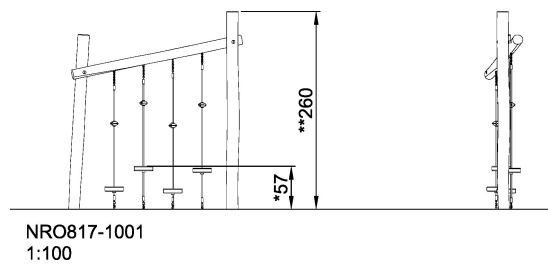

NRO817

Balance poles

Children love a challenge that involves balancing. Practicing balancing skills improves children's self-confidence and spatial-awareness, it stimulates the sense of balance, challenges concentration skills and basic motor skills, and appeals to a broad age group. Product is available as FSC® Certified (FSC® C004450) robinia wood on request.

| | |
|------------------------------|---------------------------------------|
| Product Line | Organic Robinia |
| Category | Traditional play, Sand and water play |
| Age group | 4 - 12 |
| Max. fall height (CM) | 57 |
| Total height (CM) | 260 |
| Safety Zone | 15.6 m ² |

**SUR-
FACE**

ASTM

* = Highest designated play surface.
** = Total height of product.

| | | | |
|----------------------------------|--------------------|--------------------------------|--------------------|
| Weight/heaviest parts | kg. | Installation (Manpower) | Persons |
| Concrete required | NaN m ³ | Installation (Hours) | Hours |
| Foundation amount/footing | NaN | Excavation | NaN m ³ |