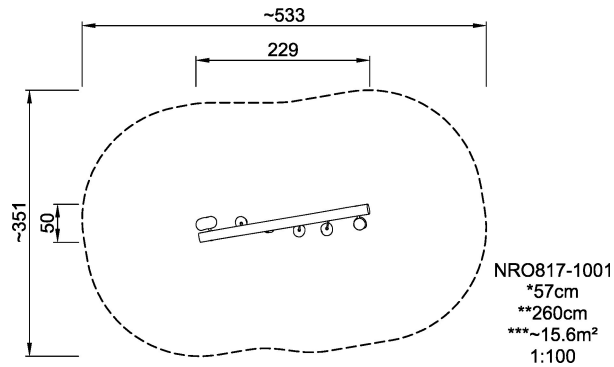

NRO817

Balance poles

Children love a challenge that involves balancing. Practicing balancing skills improves children's self-confidence and spatial-awareness, it stimulates the sense of balance, challenges concentration skills and basic motor skills, and appeals to a broad age group. Product is available as FSC® Certified (FSC® C004450) robinia wood on request.

| | |
|------------------------------|---------------------------------------|
| Product Line | Organic Robinia |
| Category | Traditional play, Sand and water play |
| Age group | 4 - 12 |
| Max. fall height (CM) | 57 |
| Total height (CM) | 260 |
| Safety Zone | 15.6 m ² |

**SUR-
FACE**

ASTM

* = Highest designated play surface.
** = Total height of product.

| | | | |
|----------------------------------|--------------------|--------------------------------|--------------------|
| Weight/heaviest parts | kg. | Installation (Manpower) | Persons |
| Concrete required | NaN m ³ | Installation (Hours) | Hours |
| Foundation amount/footing | NaN | Excavation | NaN m ³ |