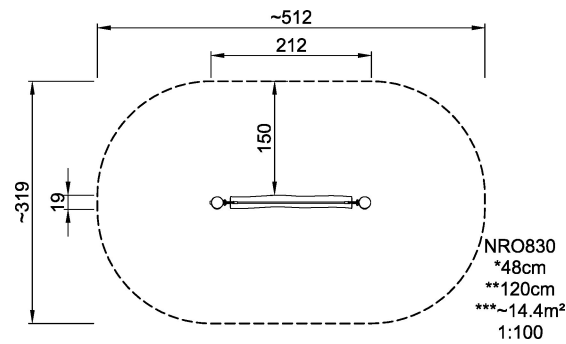

NRO830 Dynamic Bar

Product is available as FSC® Certified (FSC® C004450) robinia wood on request.

Product Line	Organic Robinia
Category	Traditional play, Sand and water play
Age group	6 - 12
Max. fall height (CM)	48
Total height (CM)	120
Safety Zone	14.4 m2

SPIN

BALANCE

INCLUSIVE

**SUR-
FACE**

* = Highest designated play surface.
** = Total height of product.

Weight/heaviest parts	kg.	Installation (Manpower)	Persons
Concrete required	NaN m ³	Installation (Hours)	Hours
Foundation amount/footing	NaN	Excavation	NaN m ³