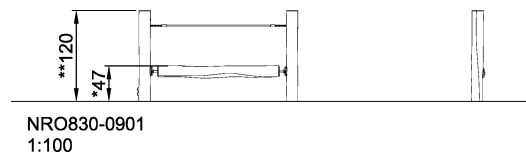

NRO830 Dynamic Bar

Product is available as FSC® Certified (FSC® C004450) robinia wood on request.

Product Line	Organic Robinia
Category	Traditional play, Sand and water play
Age group	6 - 12
Max. fall height (CM)	48
Total height (CM)	120
Safety Zone	14.4 m2

SPIN

BALANCE

INCLUSIVE

**SUR-
FACE**

* = Highest designated play surface.
** = Total height of product.

Weight/heaviest parts	kg.	Installation (Manpower)	Persons
Concrete required	NaN m ³	Installation (Hours)	Hours
Foundation amount/footing	NaN	Excavation	NaN m ³