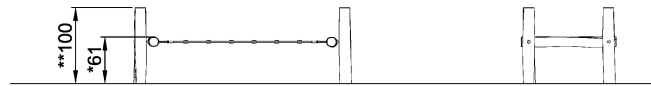

# NRO831 Balance net

Product is available as FSC® Certified (FSC® C004450) robinia wood on request.

<b>Product Line</b>	Organic Robinia
<b>Category</b>	Traditional play, Sand and water play
<b>Age group</b>	4 - 12
<b>Max. fall height (CM)</b>	61
<b>Total height (CM)</b>	100
<b>Safety Zone</b>	23 m <sup>2</sup>

IN-  
GROU.

ASTM

NRO831-1001  
1:100

\* = Highest designated play surface.  
\*\* = Total height of product.

<b>Weight/heaviest parts</b>	kg.	<b>Installation (Manpower)</b>	Persons
<b>Concrete required</b>	NaN m <sup>3</sup>	<b>Installation (Hours)</b>	Hours
<b>Foundation amount/footing</b>	NaN	<b>Excavation</b>	NaN m <sup>3</sup>