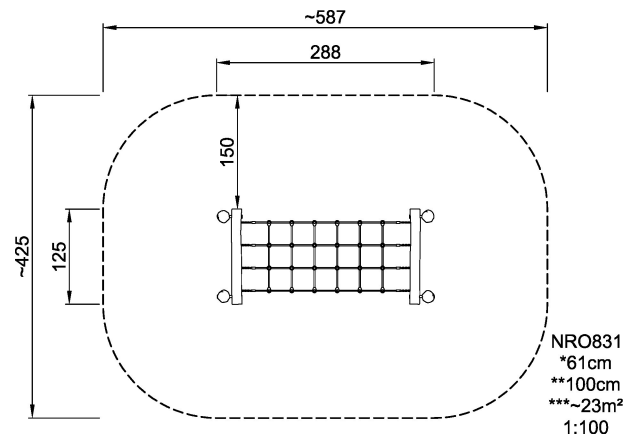

# NRO831 Balance net

Product is available as FSC® Certified (FSC® C004450) robinia wood on request.

<b>Product Line</b>	Organic Robinia
<b>Category</b>	Traditional play, Sand and water play
<b>Age group</b>	4 - 12
<b>Max. fall height (CM)</b>	61
<b>Total height (CM)</b>	100
<b>Safety Zone</b>	23 m <sup>2</sup>

IN-  
GROU.

ASTM

NRO831-1001  
1:100

\* = Highest designated play surface.  
\*\* = Total height of product.

<b>Weight/heaviest parts</b>	kg.	<b>Installation (Manpower)</b>	Persons
<b>Concrete required</b>	NaN m <sup>3</sup>	<b>Installation (Hours)</b>	Hours
<b>Foundation amount/footing</b>	NaN	<b>Excavation</b>	NaN m <sup>3</sup>