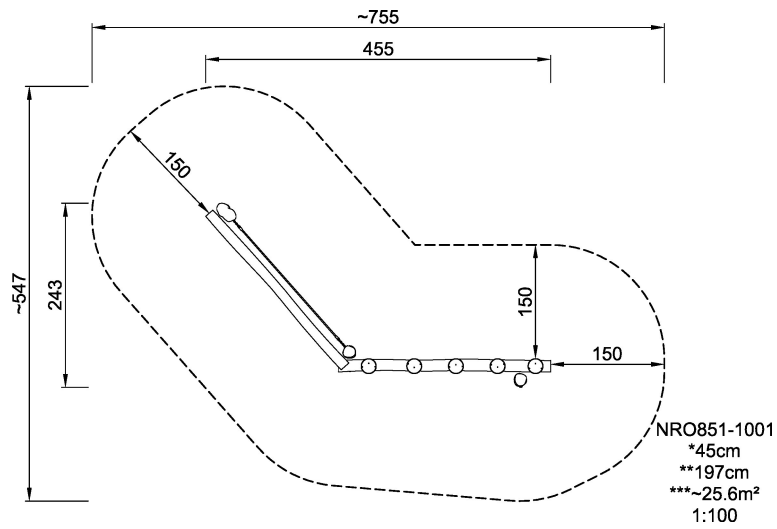

NRO851 Parcour 1

Product is available as FSC[®] Certified (FSC[®] C004450) robinia wood on request.

Product Line	Organic Robinia
Category	Traditional play, Sand and water play
Age group	4 - 12
Max. fall height (CM)	45
Total height (CM)	197
Safety Zone	25.6 m ²

IN-
GROU.

* = Highest designated play surface.
** = Total height of product.

Weight/heaviest parts	kg.	Installation (Manpower)	Persons
Concrete required	NaN m3	Installation (Hours)	Hours
Foundation amount/footing	NaN	Excavation	NaN m3