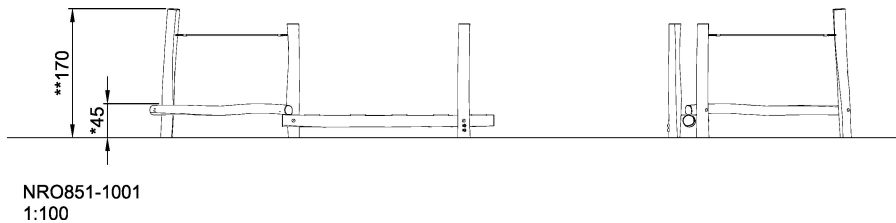

NRO851 Parcour 1

Product is available as FSC[®] Certified (FSC[®] C004450) robinia wood on request.

Product Line	Organic Robinia
Category	Traditional play, Sand and water play
Age group	4 - 12
Max. fall height (CM)	45
Total height (CM)	197
Safety Zone	25.6 m ²

IN-
GROU.

* = Highest designated play surface.
** = Total height of product.

Weight/heaviest parts	kg.	Installation (Manpower)	Persons
Concrete required	NaN m3	Installation (Hours)	Hours
Foundation amount/footing	NaN	Excavation	NaN m3