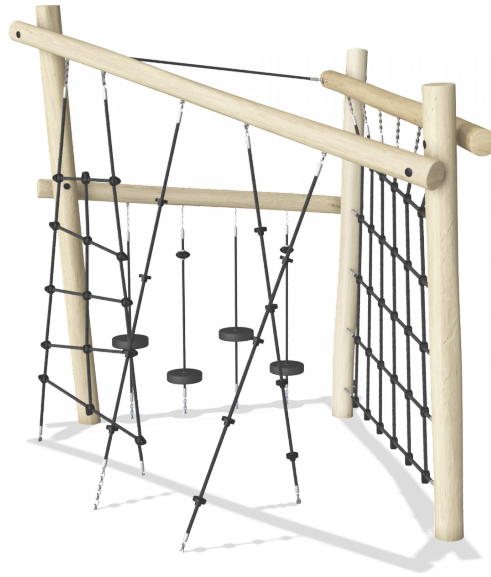

**NRO852**  
**Parcour 2**

Children love a challenge that involves balancing. Practicing balancing skills improves children's self-confidence and spatial-awareness, it stimulates the sense of balance, challenges concentration skills and basic motor skills, and appeals to a broad age group. Product is available as FSC® Certified (FSC® C004450) robinia wood on request.

<b>Product Line</b>	Organic Robinia
<b>Category</b>	Traditional play, Sand and water play
<b>Age group</b>	6 - 12
<b>Max. fall height (CM)</b>	266
<b>Total height (CM)</b>	277
<b>Safety Zone</b>	35.8 m2

IN-GROU.

ASTM

\* = Highest designated play surface.  
\*\* = Total height of product.

<b>Weight/heaviest parts</b>	kg.	<b>Installation (Manpower)</b>	Persons
<b>Concrete required</b>	NaN m3	<b>Installation (Hours)</b>	Hours
<b>Foundation amount/footing</b>	NaN	<b>Excavation</b>	NaN m3