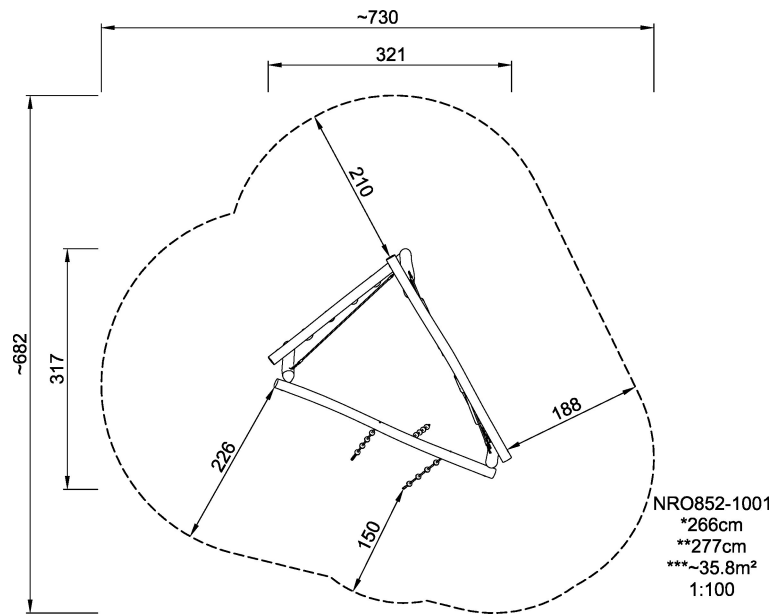

**NRO852**  
**Parcour 2**

Children love a challenge that involves balancing. Practicing balancing skills improves children's self-confidence and spatial-awareness, it stimulates the sense of balance, challenges concentration skills and basic motor skills, and appeals to a broad age group. Product is available as FSC® Certified (FSC® C004450) robinia wood on request.

<b>Product Line</b>	Organic Robinia
<b>Category</b>	Traditional play, Sand and water play
<b>Age group</b>	6 - 12
<b>Max. fall height (CM)</b>	266
<b>Total height (CM)</b>	277
<b>Safety Zone</b>	35.8 m2

IN-GROU.

ASTM

\* = Highest designated play surface.  
\*\* = Total height of product.

<b>Weight/heaviest parts</b>	kg.	<b>Installation (Manpower)</b>	Persons
<b>Concrete required</b>	NaN m3	<b>Installation (Hours)</b>	Hours
<b>Foundation amount/footing</b>	NaN	<b>Excavation</b>	NaN m3