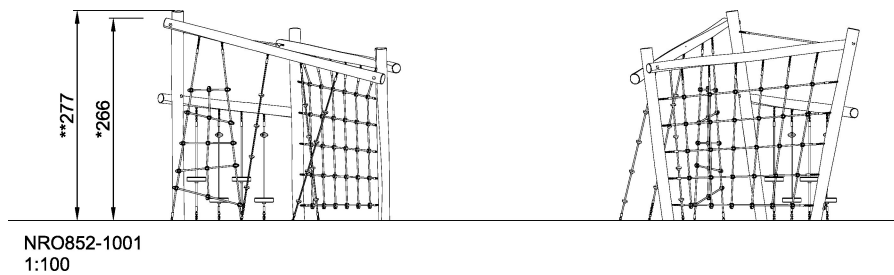

**NRO852**  
**Parcour 2**

Children love a challenge that involves balancing. Practicing balancing skills improves children's self-confidence and spatial-awareness, it stimulates the sense of balance, challenges concentration skills and basic motor skills, and appeals to a broad age group. Product is available as FSC® Certified (FSC® C004450) robinia wood on request.

<b>Product Line</b>	Organic Robinia
<b>Category</b>	Traditional play, Sand and water play
<b>Age group</b>	6 - 12
<b>Max. fall height (CM)</b>	266
<b>Total height (CM)</b>	277
<b>Safety Zone</b>	35.8 m2

IN-GROU.

ASTM

\* = Highest designated play surface.  
\*\* = Total height of product.

<b>Weight/heaviest parts</b>	kg.	<b>Installation (Manpower)</b>	Persons
<b>Concrete required</b>	NaN m3	<b>Installation (Hours)</b>	Hours
<b>Foundation amount/footing</b>	NaN	<b>Excavation</b>	NaN m3