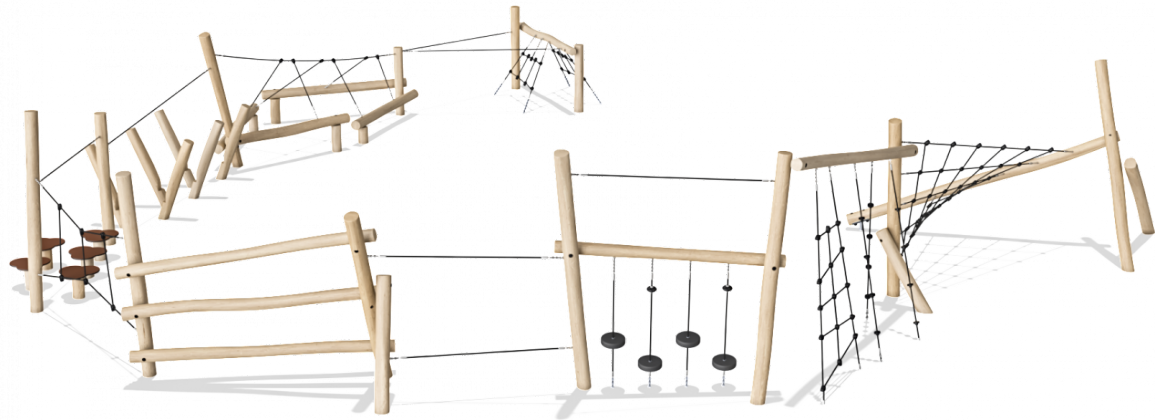

NRO857 Parkour 5

Children love a challenge that involves balancing. Practicing balancing skills improves children's self-confidence and spatial-awareness, it stimulates the sense of balance, challenges concentration skills and basic motor skills, and appeals to a broad age group. Product is available as FSC® Certified (FSC® C004450) robinia wood on request.

Product Line	Organic Robinia
Category	Traditional play, Sand and water play
Age group	6 - 12
Max. fall height (CM)	8
Total height (CM)	8
Safety Zone	154.4 m ²

SOCIALIZE

BALANCE

CLIMB

CONSTRUCT

DRAMATIC PLAY

WOOD

NRO857
 * 8'-11" / 273cm
 ** 8'-11" / 273cm
 *** 1662ft² / 154.4m²
 1:300

NRO857-1003
1:300

* = Highest designated play surface.
 ** = Total height of product.

Weight/heaviest parts	kg.	Installation (Manpower)	Persons
Concrete required	NaN m3	Installation (Hours)	Hours
Foundation amount/footing	NaN	Excavation	NaN m3