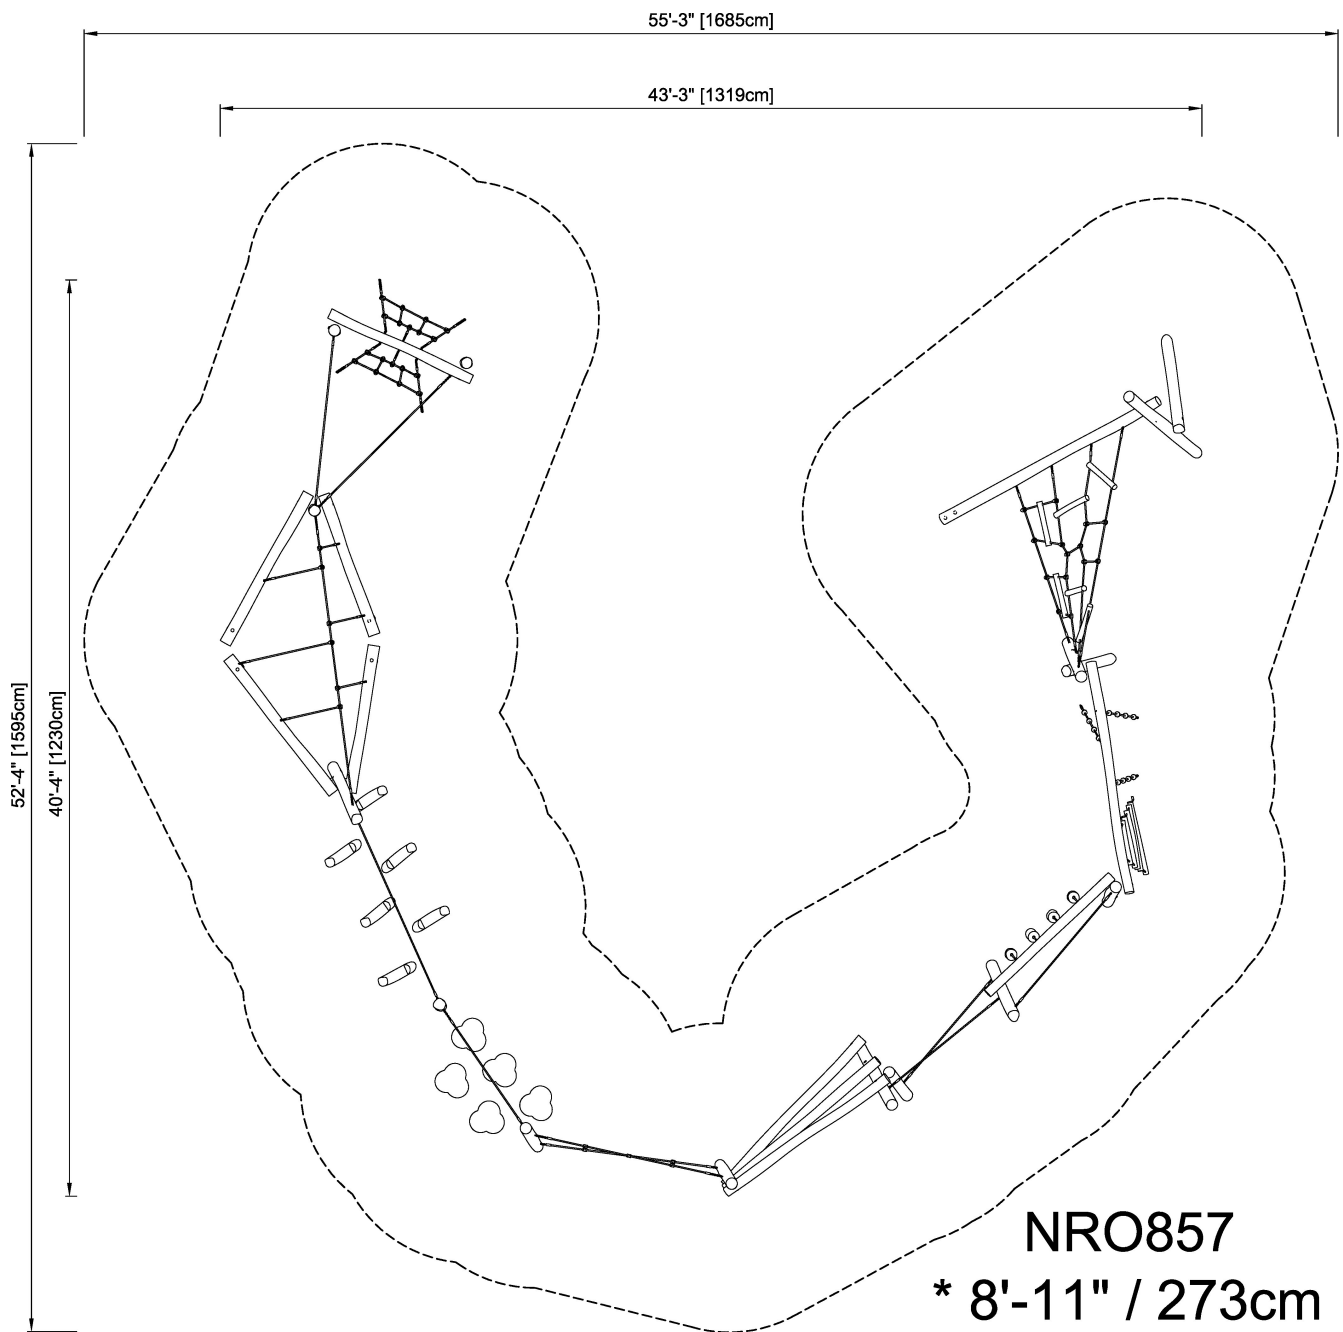

NRO857 Parkour 5

Children love a challenge that involves balancing. Practicing balancing skills improves children's self-confidence and spatial-awareness, it stimulates the sense of balance, challenges concentration skills and basic motor skills, and appeals to a broad age group. Product is available as FSC® Certified (FSC® C004450) robinia wood on request.

Product Line	Organic Robinia
Category	Traditional play, Sand and water play
Age group	6 - 12
Max. fall height (CM)	8
Total height (CM)	8
Safety Zone	154.4 m ²

SOCIALIZE

BALANCE

CLIMB

CONSTRUCT

DRAMATIC PLAY

WOOD

NRO857
 * 8'-11" / 273cm
 ** 8'-11" / 273cm
 *** 1662ft² / 154.4m²
 1:300

NRO857-1003
1:300

* = Highest designated play surface.
 ** = Total height of product.

Weight/heaviest parts	kg.	Installation (Manpower)	Persons
Concrete required	NaN m3	Installation (Hours)	Hours
Foundation amount/footing	NaN	Excavation	NaN m3