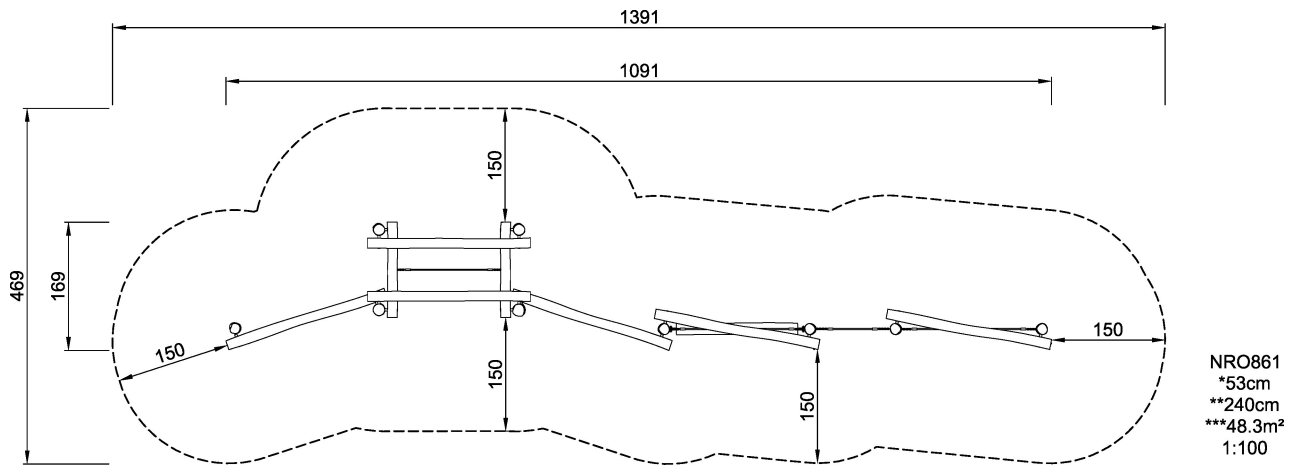

NRO861 Agility Trail 2

Product is available as FSC® Certified (FSC® C004450) robinia wood on request.

| | |
|------------------------------|---------------------------------------|
| Product Line | Organic Robinia |
| Category | Traditional play, Sand and water play |
| Age group | 6 - 12 |
| Max. fall height (CM) | 53 |
| Total height (CM) | 240 |
| Safety Zone | 48.3 m2 |

IN-
GROU.

* = Highest designated play surface.
** = Total height of product.

| | | | |
|----------------------------------|--------------------|--------------------------------|--------------------|
| Weight/heaviest parts | kg. | Installation (Manpower) | Persons |
| Concrete required | NaN m ³ | Installation (Hours) | Hours |
| Foundation amount/footing | NaN | Excavation | NaN m ³ |