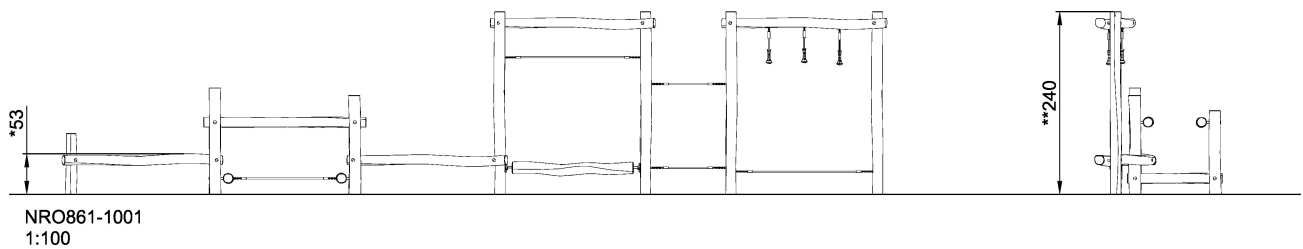

NRO861 Agility Trail 2

Product is available as FSC® Certified (FSC® C004450) robinia wood on request.

| | |
|------------------------------|---------------------------------------|
| Product Line | Organic Robinia |
| Category | Traditional play, Sand and water play |
| Age group | 6 - 12 |
| Max. fall height (CM) | 53 |
| Total height (CM) | 240 |
| Safety Zone | 48.3 m2 |

IN-
GROU.

* = Highest designated play surface.
** = Total height of product.

| | | | |
|----------------------------------|--------------------|--------------------------------|--------------------|
| Weight/heaviest parts | kg. | Installation (Manpower) | Persons |
| Concrete required | NaN m ³ | Installation (Hours) | Hours |
| Foundation amount/footing | NaN | Excavation | NaN m ³ |