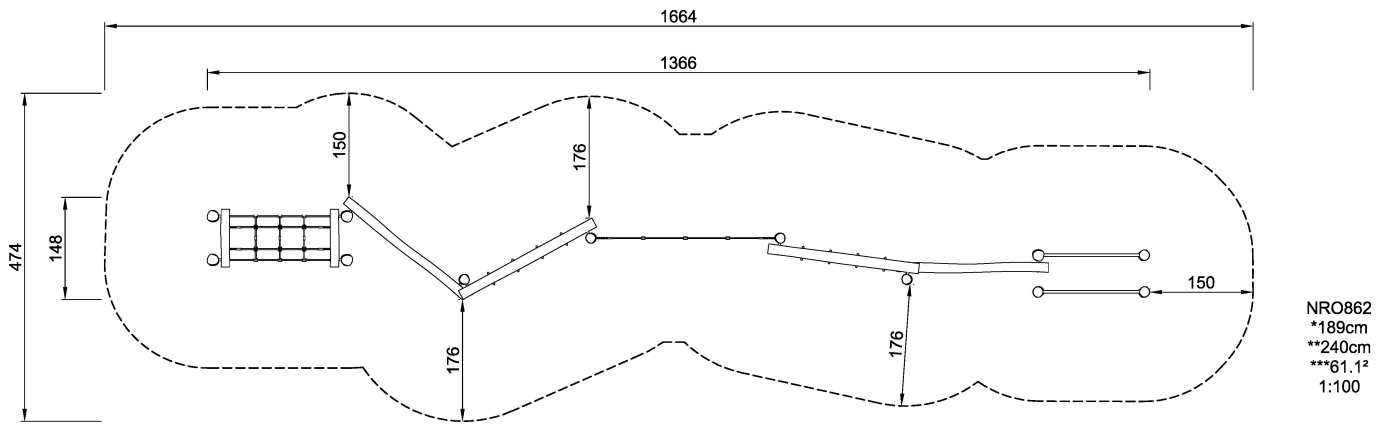

NRO862 Agility Trail 3

Product is available as FSC® Certified (FSC® C004450) robinia wood on request.

Product Line	Organic Robinia
Category	Traditional play, Sand and water play
Age group	6 - 12
Max. fall height (CM)	189
Total height (CM)	240
Safety Zone	81.1 m2

IN-
GROU.

* = Highest designated play surface.
** = Total height of product.

Weight/heaviest parts	kg.	Installation (Manpower)	Persons
Concrete required	NaN m3	Installation (Hours)	Hours
Foundation amount/footing	NaN	Excavation	NaN m3