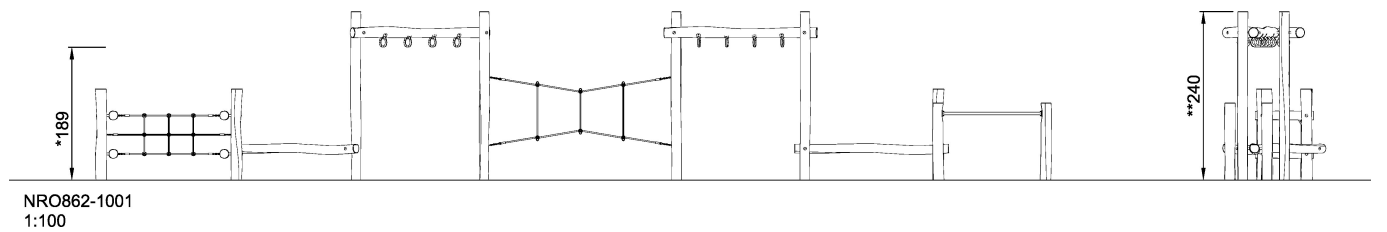

NRO862 Agility Trail 3

Product is available as FSC® Certified (FSC® C004450) robinia wood on request.

Product Line	Organic Robinia
Category	Traditional play, Sand and water play
Age group	6 - 12
Max. fall height (CM)	189
Total height (CM)	240
Safety Zone	81.1 m2

IN-
GROU.

* = Highest designated play surface.
** = Total height of product.

Weight/heaviest parts	kg.	Installation (Manpower)	Persons
Concrete required	NaN m3	Installation (Hours)	Hours
Foundation amount/footing	NaN	Excavation	NaN m3