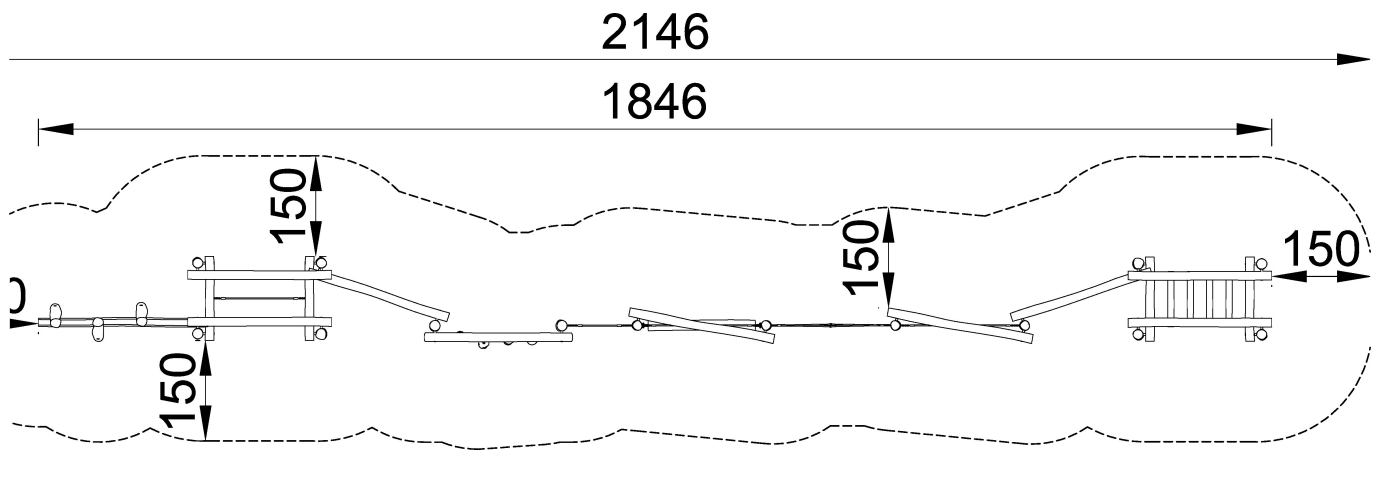

NRO865 Agility Trail 6

Product is available as FSC® Certified (FSC® C004450) robinia wood on request.

Product Line	Organic Robinia
Category	Traditional play, Sand and water play
Age group	6 - 12
Max. fall height (CM)	67
Total height (CM)	260
Safety Zone	76.7 m ²

**SUR-
FACE**

* = Highest designated play surface.
** = Total height of product.

Weight/heaviest parts	kg.	Installation (Manpower)	Persons
Concrete required	NaN m3	Installation (Hours)	Hours
Foundation amount/footing	NaN	Excavation	NaN m3