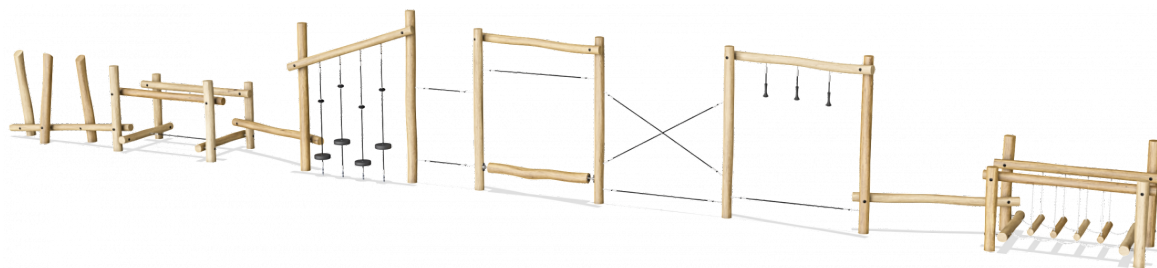

NRO865 Agility Trail 6

Product is available as FSC® Certified (FSC® C004450) robinia wood on request.

Product Line	Organic Robinia
Category	Traditional play, Sand and water play
Age group	6 - 12
Max. fall height (CM)	67
Total height (CM)	260
Safety Zone	76.7 m ²

**SUR-
FACE**

* = Highest designated play surface.
** = Total height of product.

Weight/heaviest parts	kg.	Installation (Manpower)	Persons
Concrete required	NaN m3	Installation (Hours)	Hours
Foundation amount/footing	NaN	Excavation	NaN m3