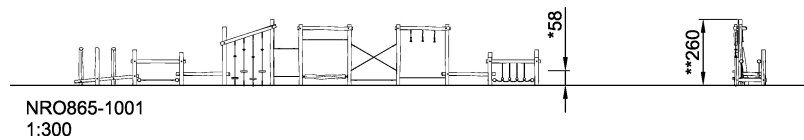

NRO865 Agility Trail 6

Product is available as FSC® Certified (FSC® C004450) robinia wood on request.

Product Line	Organic Robinia
Category	Traditional play, Sand and water play
Age group	6 - 12
Max. fall height (CM)	67
Total height (CM)	260
Safety Zone	76.7 m ²

**SUR-
FACE**

* = Highest designated play surface.
** = Total height of product.

Weight/heaviest parts	kg.	Installation (Manpower)	Persons
Concrete required	NaN m3	Installation (Hours)	Hours
Foundation amount/footing	NaN	Excavation	NaN m3