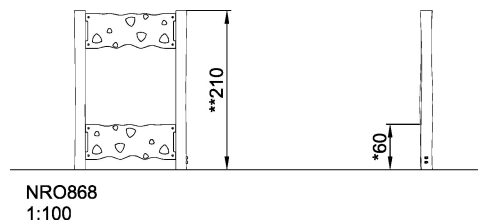

NRO868

Double Climbing Wall

Product is available as FSC® Certified (FSC® C004450) robinia wood on request.

Product Line	Organic Robinia
Category	Traditional play, Sand and water play
Age group	4 - 12
Max. fall height (CM)	60
Total height (CM)	210
Safety Zone	12 m ²

**IN-
GROU.**

* = Highest designated play surface.
** = Total height of product.

Weight/heaviest parts	kg.	Installation (Manpower)	Persons
Concrete required	NaN m3	Installation (Hours)	Hours
Foundation amount/footing	NaN	Excavation	NaN m3