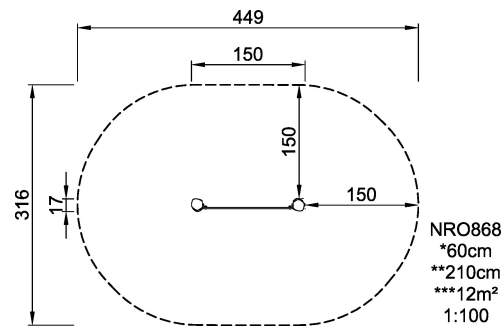

NRO868

Double Climbing Wall

Product is available as FSC® Certified (FSC® C004450) robinia wood on request.

Product Line	Organic Robinia
Category	Traditional play, Sand and water play
Age group	4 - 12
Max. fall height (CM)	60
Total height (CM)	210
Safety Zone	12 m ²

**IN-
GROU.**

* = Highest designated play surface.
** = Total height of product.

Weight/heaviest parts	kg.	Installation (Manpower)	Persons
Concrete required	NaN m3	Installation (Hours)	Hours
Foundation amount/footing	NaN	Excavation	NaN m3