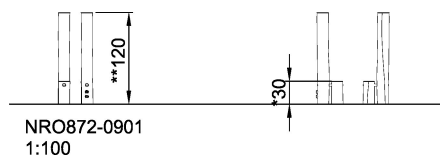

# NRO872 Stretch Post Set

Product is available as FSC® Certified (FSC® C004450) robinia wood on request.

<b>Product Line</b>	Organic Robinia
<b>Category</b>	Traditional play, Sand and water play
<b>Max. fall height (CM)</b>	30
<b>Total height (CM)</b>	120
<b>Safety Zone</b>	10.5 m2

IN-  
GROU.

\* = Highest designated play surface.  
\*\* = Total height of product.

<b>Weight/heaviest parts</b>	kg.	<b>Installation (Manpower)</b>	Persons
<b>Concrete required</b>	NaN m3	<b>Installation (Hours)</b>	Hours
<b>Foundation amount/footing</b>	NaN	<b>Excavation</b>	NaN m3