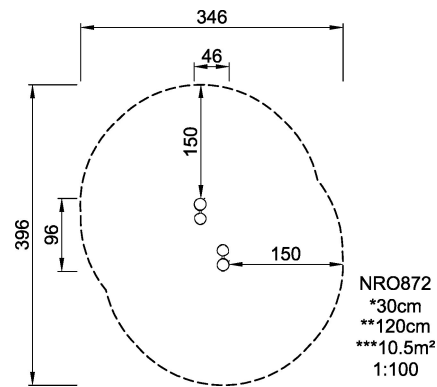

# NRO872 Stretch Post Set

Product is available as FSC® Certified (FSC® C004450) robinia wood on request.

<b>Product Line</b>	Organic Robinia
<b>Category</b>	Traditional play, Sand and water play
<b>Max. fall height (CM)</b>	30
<b>Total height (CM)</b>	120
<b>Safety Zone</b>	10.5 m2

IN-  
GROU.

\* = Highest designated play surface.  
\*\* = Total height of product.

<b>Weight/heaviest parts</b>	kg.	<b>Installation (Manpower)</b>	Persons
<b>Concrete required</b>	NaN m3	<b>Installation (Hours)</b>	Hours
<b>Foundation amount/footing</b>	NaN	<b>Excavation</b>	NaN m3