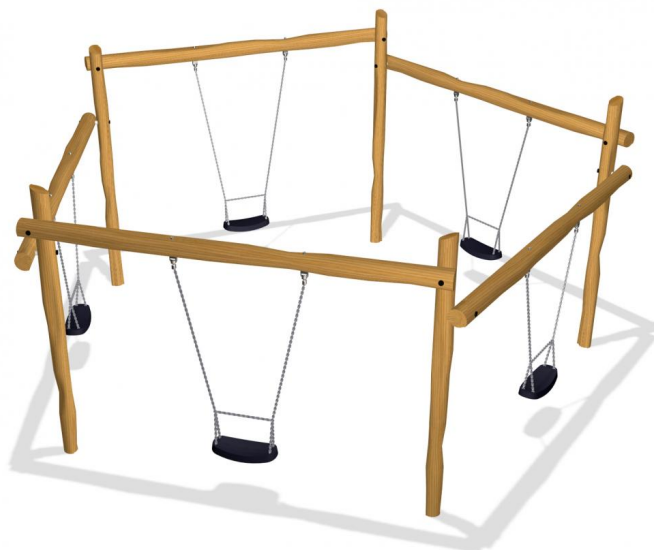

# Five way swing

**KOMPAN**<sup>®</sup>  
Let's play

Product is available as FSC® Certified (FSC® C004450) robinia wood on request.

<b>Product Line</b>	Organic Robinia
<b>Category</b>	Traditional play, Sand and water play
<b>Age group</b>	3 - 10
<b>Max. fall height (CM)</b>	140
<b>Total height (CM)</b>	260
<b>Safety Zone</b>	49.5 m2

IN-  
GROU.

\* = Highest designated play surface.  
\*\* = Total height of product.

<b>Weight/heaviest parts</b>	kg.	<b>Installation (Manpower)</b>	Persons
<b>Concrete required</b>	NaN m <sup>3</sup>	<b>Installation (Hours)</b>	Hours
<b>Foundation amount/footing</b>	NaN	<b>Excavation</b>	NaN m <sup>3</sup>