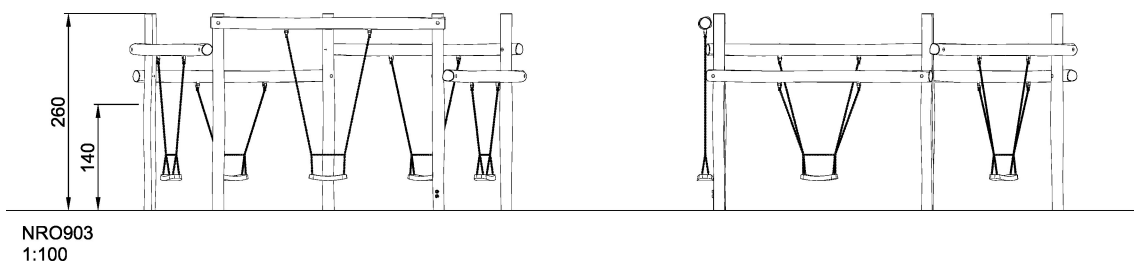

# Five way swing

**KOMPAN**<sup>®</sup>  
Let's play

Product is available as FSC® Certified (FSC® C004450) robinia wood on request.

<b>Product Line</b>	Organic Robinia
<b>Category</b>	Traditional play, Sand and water play
<b>Age group</b>	3 - 10
<b>Max. fall height (CM)</b>	140
<b>Total height (CM)</b>	260
<b>Safety Zone</b>	49.5 m2

IN-  
GROU.

\* = Highest designated play surface.  
\*\* = Total height of product.

<b>Weight/heaviest parts</b>	kg.	<b>Installation (Manpower)</b>	Persons
<b>Concrete required</b>	NaN m <sup>3</sup>	<b>Installation (Hours)</b>	Hours
<b>Foundation amount/footing</b>	NaN	<b>Excavation</b>	NaN m <sup>3</sup>