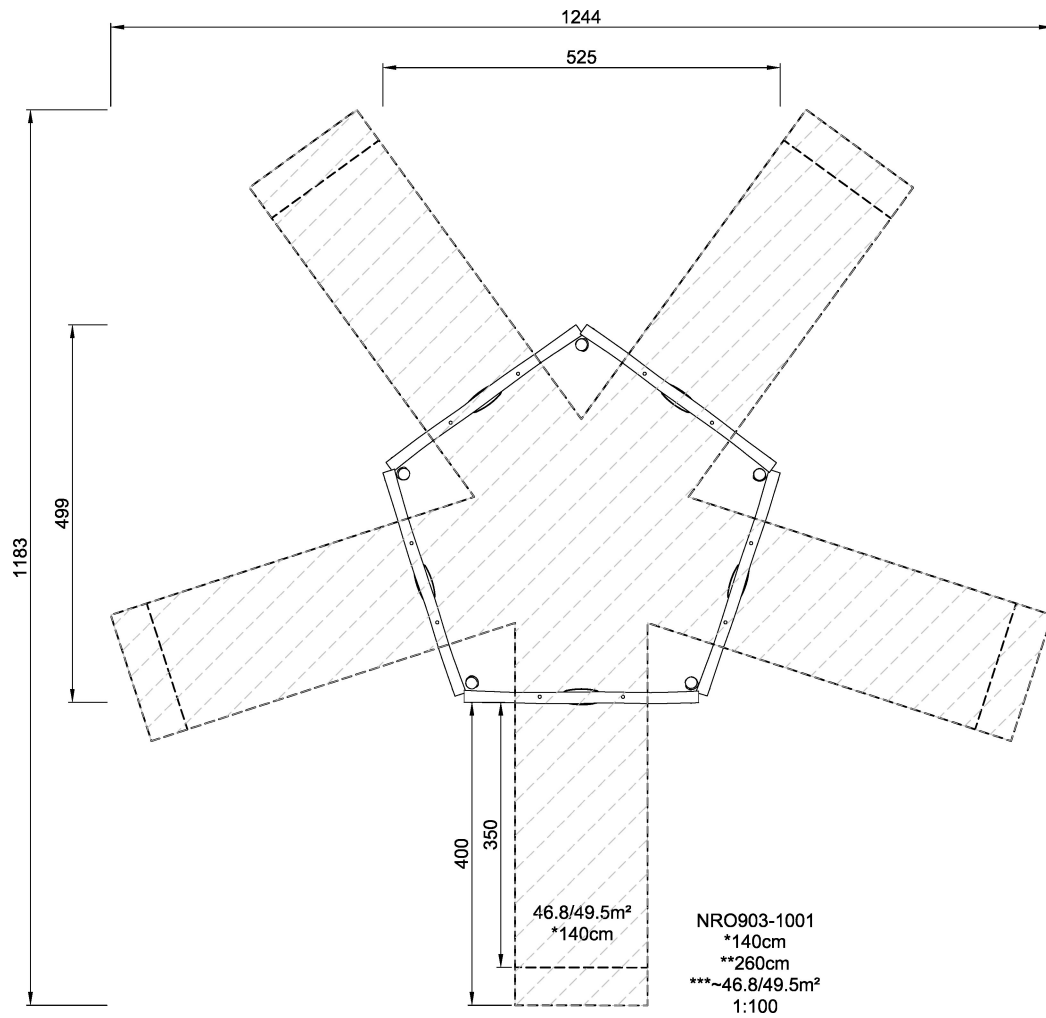

# Five way swing

**KOMPAN**<sup>®</sup>  
Let's play

Product is available as FSC® Certified (FSC® C004450) robinia wood on request.

<b>Product Line</b>	Organic Robinia
<b>Category</b>	Traditional play, Sand and water play
<b>Age group</b>	3 - 10
<b>Max. fall height (CM)</b>	140
<b>Total height (CM)</b>	260
<b>Safety Zone</b>	49.5 m2

IN-  
GROU.

\* = Highest designated play surface.  
\*\* = Total height of product.

<b>Weight/heaviest parts</b>	kg.	<b>Installation (Manpower)</b>	Persons
<b>Concrete required</b>	NaN m <sup>3</sup>	<b>Installation (Hours)</b>	Hours
<b>Foundation amount/footing</b>	NaN	<b>Excavation</b>	NaN m <sup>3</sup>