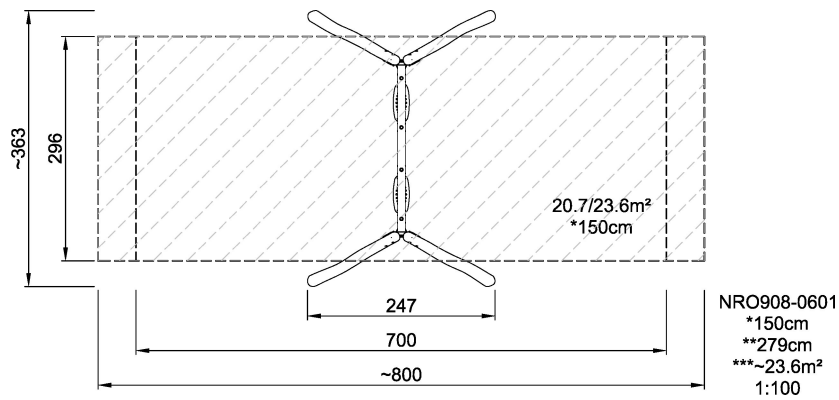

NRO908

Two seat swing

KOMPAN[®]
Let's play

Product is available as FSC[®] Certified (FSC[®] C004450) robinia wood on request.

Product Line	Organic Robinia
Category	Traditional play, Sand and water play
Age group	3 - 10
Max. fall height (CM)	150
Total height (CM)	279
Safety Zone	23.6 m ²

IN-
GROU.

* = Highest designated play surface.
** = Total height of product.

Weight/heaviest parts	kg.	Installation (Manpower)	Persons
Concrete required	NaN m3	Installation (Hours)	Hours
Foundation amount/footing	NaN	Excavation	NaN m3