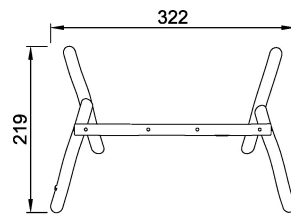

NRO921

Swing Frame for 1 Seat H2,5

KOMPAN[®]
Let's play

Swing Frame for 1 Seat H2,5

Product Line	Organic Robinia
Category	Traditional play, Sand and water play
Age group	2 - 15
Total height (CM)	290

NRO921
**290cm
***0m²
1:100

* = Highest designated play surface.
** = Total height of product.

Weight/heaviest parts	kg.	Installation (Manpower)	Persons
Concrete required	NaN m ³	Installation (Hours)	Hours
Foundation amount/footing	NaN	Excavation	NaN m ³