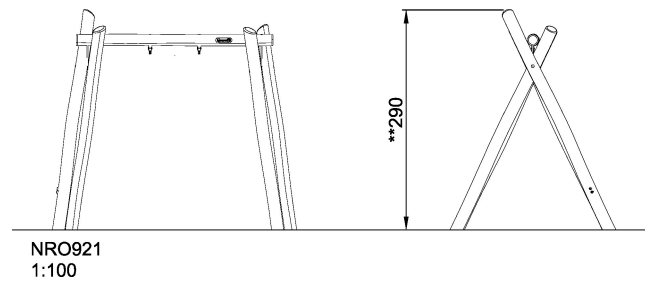

NRO921

Swing Frame for 1 Seat H2,5

KOMPAN[®]
Let's play

Swing Frame for 1 Seat H2,5

Product Line	Organic Robinia
Category	Traditional play, Sand and water play
Age group	2 - 15
Total height (CM)	290

NRO921
**290cm
***0m²
1:100

* = Highest designated play surface.
** = Total height of product.

Weight/heaviest parts	kg.	Installation (Manpower)	Persons
Concrete required	NaN m ³	Installation (Hours)	Hours
Foundation amount/footing	NaN	Excavation	NaN m ³