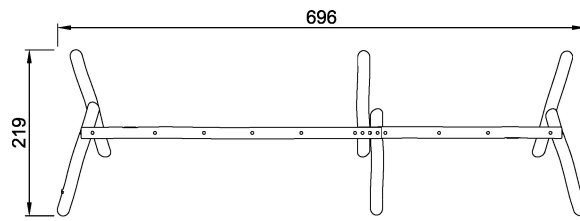

NRO923

Swing Frame for 3 Seats H2,5

KOMPAN[®]
Let's play

Swing Frame for 3 Seats H2,5

Product Line	Organic Robinia
Category	Traditional play, Sand and water play
Age group	2 - 15
Total height (CM)	290

NRO923
**290cm
***0m²
1:100

* = Highest designated play surface.
** = Total height of product.

Weight/heaviest parts	kg.	Installation (Manpower)	Persons
Concrete required	NaN m3	Installation (Hours)	Hours
Foundation amount/footing	NaN	Excavation	NaN m3