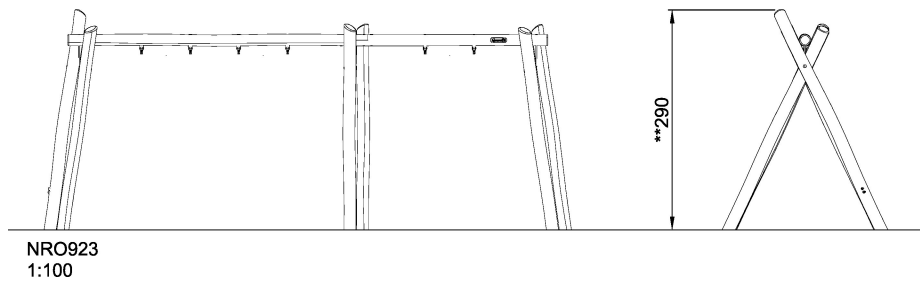

NRO923

Swing Frame for 3 Seats H2,5

KOMPAN[®]
Let's play

Swing Frame for 3 Seats H2,5

Product Line	Organic Robinia
Category	Traditional play, Sand and water play
Age group	2 - 15
Total height (CM)	290

NRO923
**290cm
***0m²
1:100

* = Highest designated play surface.
** = Total height of product.

Weight/heaviest parts	kg.	Installation (Manpower)	Persons
Concrete required	NaN m3	Installation (Hours)	Hours
Foundation amount/footing	NaN	Excavation	NaN m3