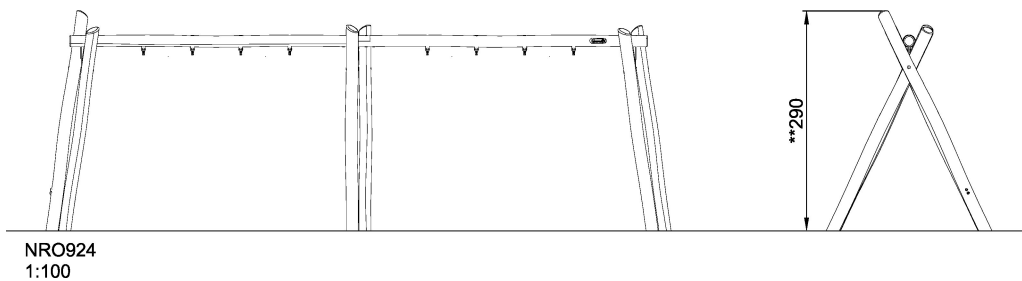

# Swing Frame for 4 Seats H2,5

**KOMPAN**<sup>®</sup>  
Let's play

---

<b>Product Line</b>	Organic Robinia
<b>Category</b>	Traditional play, Sand and water play
<b>Age group</b>	2 - 15
<b>Total height (CM)</b>	290

---

NRO924  
\*\*290cm  
\*\*\*0m<sup>2</sup>  
1:100

NRO924  
1:100

\* = Highest designated play surface.  
\*\* = Total height of product.

<b>Weight/heaviest parts</b>	kg.	<b>Installation (Manpower)</b>	Persons
<b>Concrete required</b>	NaN m3	<b>Installation (Hours)</b>	Hours
<b>Foundation amount/footing</b>	NaN	<b>Excavation</b>	NaN m3