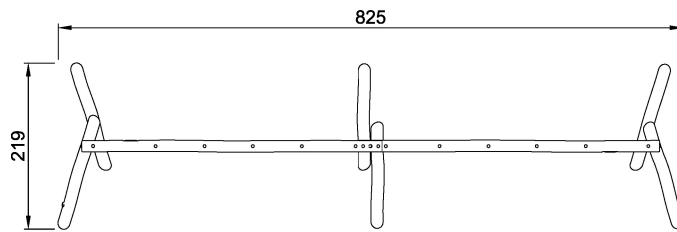

# Swing Frame for 4 Seats H2,5

**KOMPAN**<sup>®</sup>  
Let's play

---

<b>Product Line</b>	Organic Robinia
<b>Category</b>	Traditional play, Sand and water play
<b>Age group</b>	2 - 15
<b>Total height (CM)</b>	290

---

NRO924  
\*\*290cm  
\*\*\*0m<sup>2</sup>  
1:100

NRO924  
1:100

\* = Highest designated play surface.  
\*\* = Total height of product.

<b>Weight/heaviest parts</b>	kg.	<b>Installation (Manpower)</b>	Persons
<b>Concrete required</b>	NaN m3	<b>Installation (Hours)</b>	Hours
<b>Foundation amount/footing</b>	NaN	<b>Excavation</b>	NaN m3