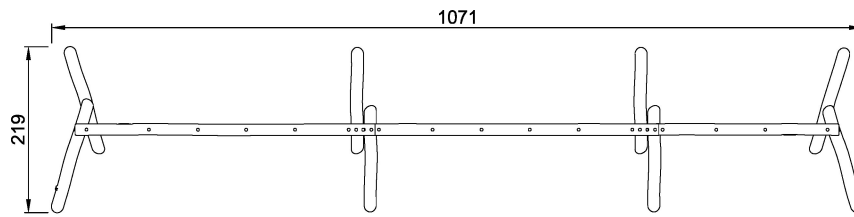

NRO925

Swing Frame for 5 Seats H2,5

KOMPAN[®]
Let's play

Product Line	Organic Robinia
Category	Traditional play, Sand and water play
Age group	2 - 15
Total height (CM)	290

NRO925
**290cm
***0m²
1:100

NRO925
1:100

* = Highest designated play surface.
** = Total height of product.

Weight/heaviest parts	kg.	Installation (Manpower)	Persons
Concrete required	NaN m ³	Installation (Hours)	Hours
Foundation amount/footing	NaN	Excavation	NaN m ³