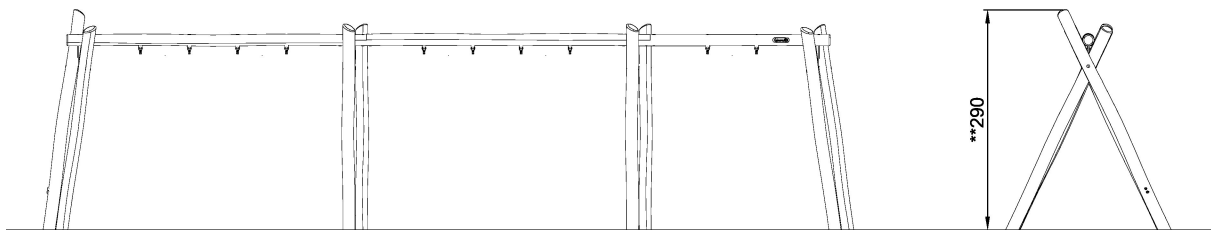

NRO925

Swing Frame for 5 Seats H2,5

KOMPAN[®]
Let's play

Product Line	Organic Robinia
Category	Traditional play, Sand and water play
Age group	2 - 15
Total height (CM)	290

NRO925
**290cm
***0m²
1:100

NRO925
1:100

* = Highest designated play surface.
** = Total height of product.

Weight/heaviest parts	kg.	Installation (Manpower)	Persons
Concrete required	NaN m ³	Installation (Hours)	Hours
Foundation amount/footing	NaN	Excavation	NaN m ³