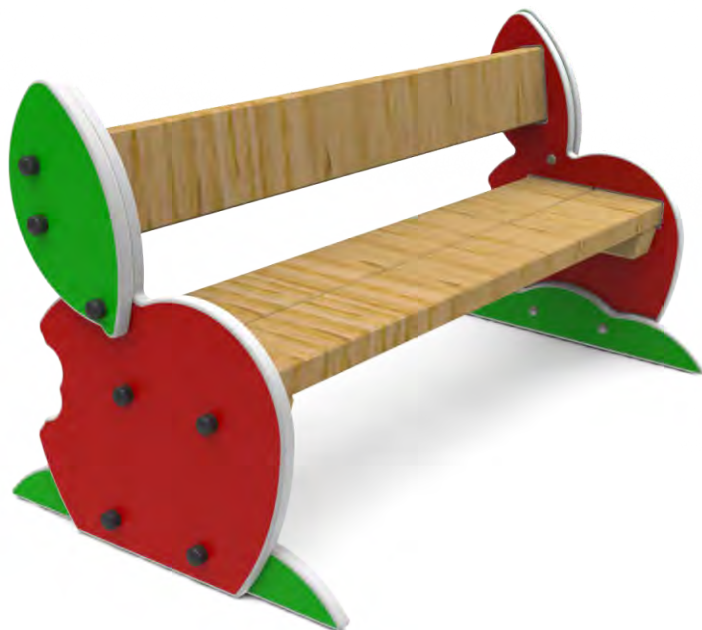

PRODUCT SHEET

art. P111 PERA
art. P222 MELA
art. P333 ARANCIA

art. P111 PERA

art. P222 MELA

art. P333 ARANCIA

■ CATALOG COLLECTION

CITY STORE

■ PRODUCT CODE AND NAME

P111 PERA
P222 MELA
P333 ARANCIA

■ DIMENSIONS

L. 35cm - W. 100cm - H 50cm

■ COMPOSITION

19mm thick HDPE sheet support side panels.
Seatings built up with 35x110mm timber planks.