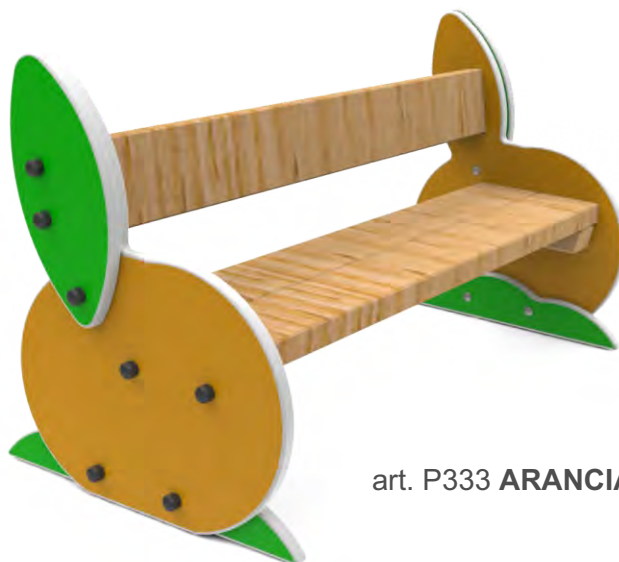

PRODUCT SHEET

art. P111 PERA
art. P222 MELA
art. P333 ARANCIA

art. P111 PERA

art. P222 MELA

art. P333 ARANCIA

■ CATALOG COLLECTION

CITY STORE

■ PRODUCT CODE AND NAME

P111 PERA
P222 MELA
P333 ARANCIA

■ DIMENSIONS

L. 35cm - W. 100cm - H 50cm

■ COMPOSITION

19mm thick HDPE sheet support side panels.
Seatings built up with 35x110mm timber planks.