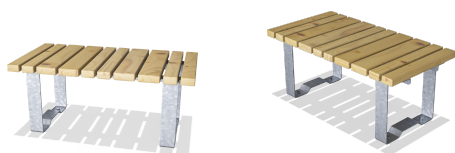

PAR1001

Rumba Bench Straight L=100cm

KOMPAN[®]
Let's play

Classic designed park furniture with low maintenance materials such as hot dip galvanised steel and high quality larch wood. The environment is important to us and our park furniture are therefore produced under the greatest possible consideration for the environment.

Product Line	Park equipment
Category	Benches, tables & signs
Total height (CM)	43

* = Highest designated play surface.
** = Total height of product.

Weight/heaviest parts	kg.	Installation (Manpower)	Persons
Concrete required	NaN m3	Installation (Hours)	Hours
Foundation amount/footing	NaN	Excavation	NaN m3