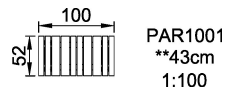

Product Line	Park equipment
Category	Benches, tables & signs
Total height (CM)	43

* = Highest designated play surface.
** = Total height of product.

Weight/heaviest parts	kg.	Installation (Manpower)	Persons
Concrete required	NaN m3	Installation (Hours)	Hours
Foundation amount/footing	NaN	Excavation	NaN m3