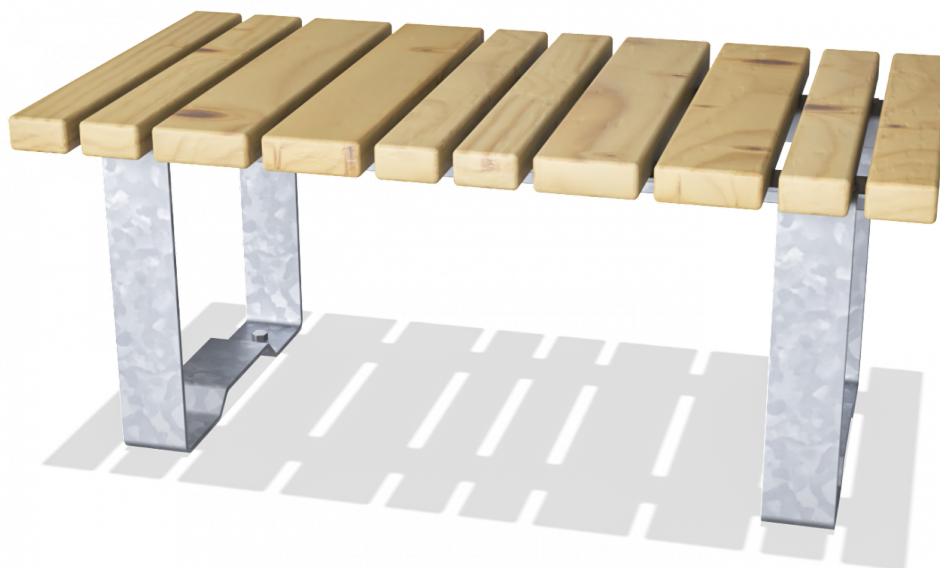

PAR1001

Rumba Bench Straight L=100cm

KOMPAN[®]
Let's play

Classic designed park furniture with low maintenance materials such as hot dip galvanised steel and high quality larch wood. The environment is important to us and our park furniture are therefore produced under the greatest possible consideration for the environment.

Product Line	Park equipment
Category	Benches, tables & signs
Total height (CM)	43

* = Highest designated play surface.
** = Total height of product.

Weight/heaviest parts	kg.	Installation (Manpower)	Persons
Concrete required	NaN m3	Installation (Hours)	Hours
Foundation amount/footing	NaN	Excavation	NaN m3