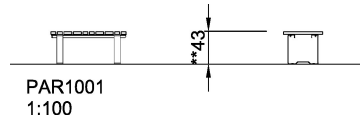

PAR1001

Rumba Bench Straight L=100cm

KOMPAN[®]
Let's play

Classic designed park furniture with low maintenance materials such as hot dip galvanised steel and high quality larch wood. The environment is important to us and our park furniture are therefore produced under the greatest possible consideration for the environment.

Product Line	Park equipment
Category	Benches, tables & signs
Total height (CM)	43

* = Highest designated play surface.
** = Total height of product.

Weight/heaviest parts	kg.	Installation (Manpower)	Persons
Concrete required	NaN m3	Installation (Hours)	Hours
Foundation amount/footing	NaN	Excavation	NaN m3