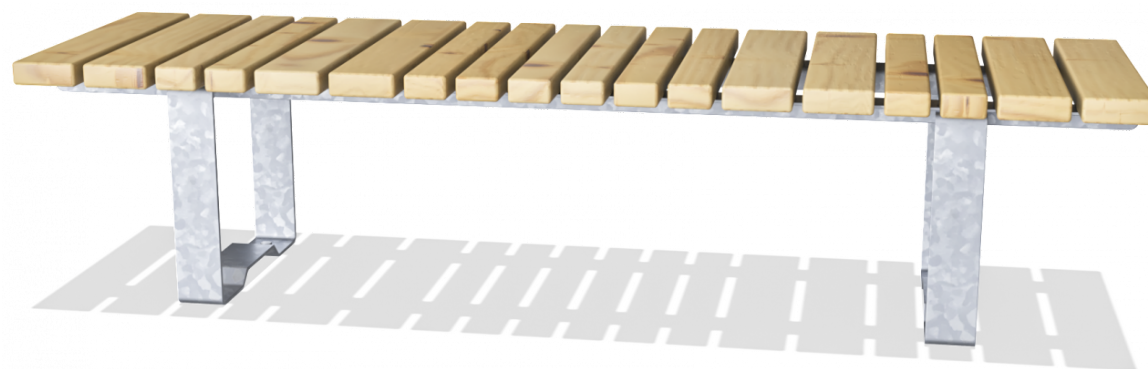

# Rumba Bench Straight L=180cm

**KOMPAN**<sup>®</sup>  
Let's play

Classic designed park furniture with low maintenance materials such as hot dip galvanized steel and high quality larch wood. The environment is important to us and our park furniture are therefore produced under the greatest possible consideration for the environment.

**Product Line** Park equipment

**Category** Benches, tables & signs

**Total height (CM)**43

PAR1002  
\*\*43cm  
1:100

\* = Highest designated play surface.  
\*\* = Total height of product.

<b>Weight/heaviest parts</b>	kg.	<b>Installation (Manpower)</b>	Persons
<b>Concrete required</b>	NaN m3	<b>Installation (Hours)</b>	Hours
<b>Foundation amount/footing</b>	NaN	<b>Excavation</b>	NaN m3