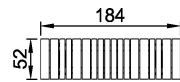

# Rumba Bench Straight L=180cm

**KOMPAN**<sup>®</sup>  
Let's play

Classic designed park furniture with low maintenance materials such as hot dip galvanized steel and high quality larch wood. The environment is important to us and our park furniture are therefore produced under the greatest possible consideration for the environment.

**Product Line** Park equipment

**Category** Benches, tables & signs

**Total height (CM)**43

PAR1002  
\*\*43cm  
1:100

\* = Highest designated play surface.  
\*\* = Total height of product.

<b>Weight/heaviest parts</b>	kg.	<b>Installation (Manpower)</b>	Persons
<b>Concrete required</b>	NaN m3	<b>Installation (Hours)</b>	Hours
<b>Foundation amount/footing</b>	NaN	<b>Excavation</b>	NaN m3