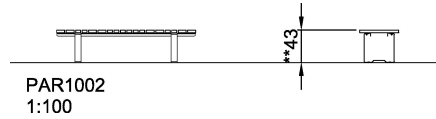

# Rumba Bench Straight L=180cm

**KOMPAN**<sup>®</sup>  
Let's play

Classic designed park furniture with low maintenance materials such as hot dip galvanized steel and high quality larch wood. The environment is important to us and our park furniture are therefore produced under the greatest possible consideration for the environment.

**Product Line** Park equipment

**Category** Benches, tables & signs

**Total height (CM)**43

PAR1002  
\*\*43cm  
1:100

\* = Highest designated play surface.  
\*\* = Total height of product.

<b>Weight/heaviest parts</b>	kg.	<b>Installation (Manpower)</b>	Persons
<b>Concrete required</b>	NaN m3	<b>Installation (Hours)</b>	Hours
<b>Foundation amount/footing</b>	NaN	<b>Excavation</b>	NaN m3