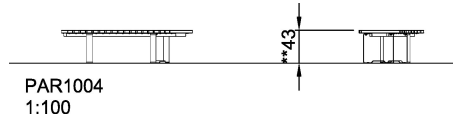

Product Line Park equipment

Category Benches, tables & signs

Total height (CM)43

PAR1004
**43cm
1:100

* = Highest designated play surface.
** = Total height of product.

Weight/heaviest parts	kg.	Installation (Manpower)	Persons
Concrete required	NaN m3	Installation (Hours)	Hours
Foundation amount/footing	NaN	Excavation	NaN m3