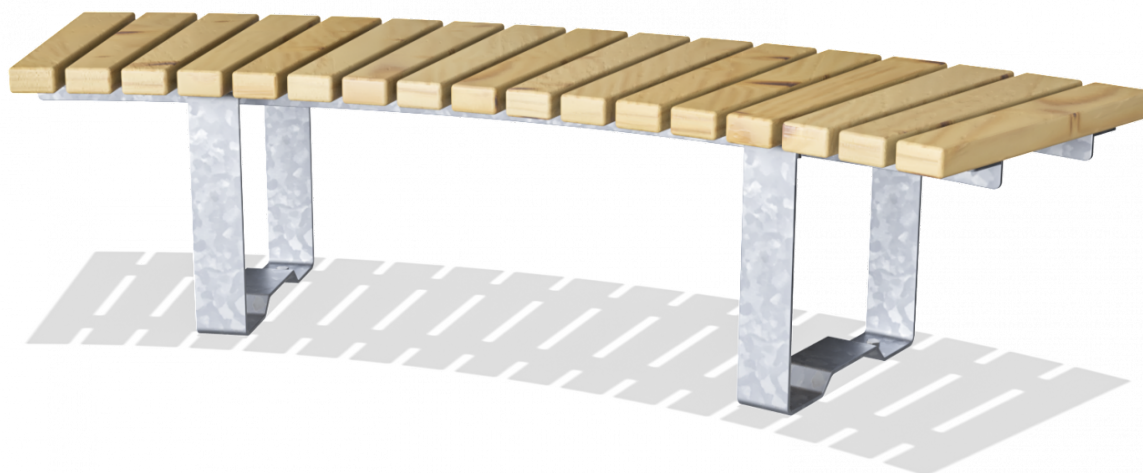

PAR1004

Rumba Bench Curved 45°

KOMPAN[®]
Let's play

Classic designed park furniture with low maintenance materials such as hot dip galvanized steel and high quality larch wood. The environment is important to us and our park furniture are therefore produced under the greatest possible consideration for the environment.

Product Line Park equipment

Category Benches, tables & signs

Total height (CM)43

PAR1004
**43cm
1:100

* = Highest designated play surface.
** = Total height of product.

Weight/heaviest parts	kg.	Installation (Manpower)	Persons
Concrete required	NaN m3	Installation (Hours)	Hours
Foundation amount/footing	NaN	Excavation	NaN m3