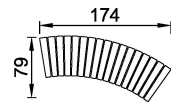

PAR1004

Rumba Bench Curved 45°

KOMPAN[®]
Let's play

Classic designed park furniture with low maintenance materials such as hot dip galvanized steel and high quality larch wood. The environment is important to us and our park furniture are therefore produced under the greatest possible consideration for the environment.

Product Line Park equipment

Category Benches, tables & signs

Total height (CM)43

PAR1004
**43cm
1:100

* = Highest designated play surface.
** = Total height of product.

Weight/heaviest parts	kg.	Installation (Manpower)	Persons
Concrete required	NaN m3	Installation (Hours)	Hours
Foundation amount/footing	NaN	Excavation	NaN m3