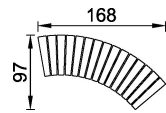

**Product Line** Outdoor Furniture

**Category** RUMBA

**Total height (CM)**43

PAR1005  
\*\*43cm  
1:100

PAR1005  
1:100

\* = Highest designated play surface.  
\*\* = Total height of product.

<b>Weight/heaviest parts</b>	kg.	<b>Installation (Manpower)</b>	Persons
<b>Concrete required</b>	NaN m3	<b>Installation (Hours)</b>	Hours
<b>Foundation amount/footing</b>	NaN	<b>Excavation</b>	NaN m3