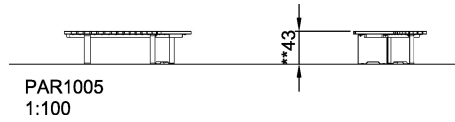

**Product Line** Outdoor Furniture

**Category** RUMBA

**Total height (CM)**43

PAR1005  
\*\*43cm  
1:100

PAR1005  
1:100

\* = Highest designated play surface.  
\*\* = Total height of product.

<b>Weight/heaviest parts</b>	kg.	<b>Installation (Manpower)</b>	Persons
<b>Concrete required</b>	NaN m3	<b>Installation (Hours)</b>	Hours
<b>Foundation amount/footing</b>	NaN	<b>Excavation</b>	NaN m3