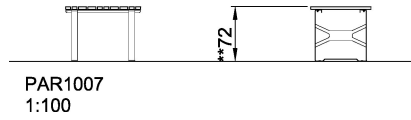

PAR1007

Rumba Square Table L=100cm

KOMPAN[®]
Let's play

Classic designed park furniture with low maintenance materials such as hot dip galvanised steel and high quality larch wood. The environment is important to us and our park furniture are therefore produced under the greatest possible consideration for the environment.

Product Line Park equipment

Category Benches, tables & signs

Total height (CM)72

* = Highest designated play surface.
** = Total height of product.

Weight/heaviest parts	kg.	Installation (Manpower)	Persons
Concrete required	NaN m3	Installation (Hours)	Hours
Foundation amount/footing	NaN	Excavation	NaN m3