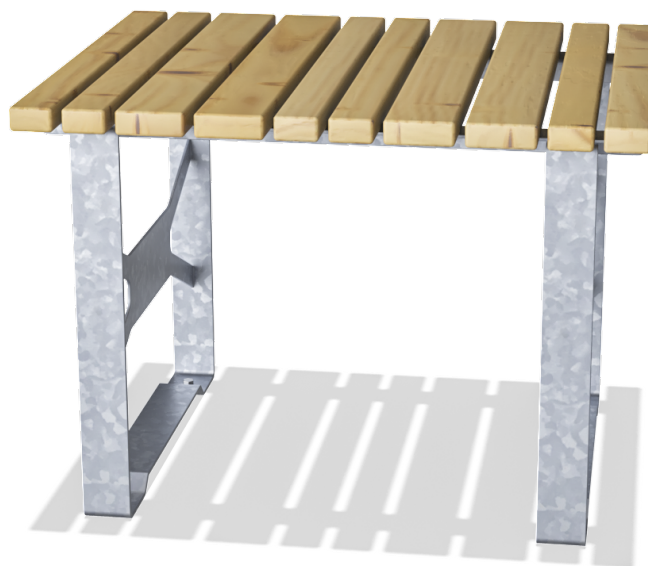

PAR1007

Rumba Square Table L=100cm

KOMPAN[®]
Let's play

Classic designed park furniture with low maintenance materials such as hot dip galvanised steel and high quality larch wood. The environment is important to us and our park furniture are therefore produced under the greatest possible consideration for the environment.

Product Line Park equipment

Category Benches, tables & signs

Total height (CM)72

* = Highest designated play surface.
** = Total height of product.

Weight/heaviest parts	kg.	Installation (Manpower)	Persons
Concrete required	NaN m3	Installation (Hours)	Hours
Foundation amount/footing	NaN	Excavation	NaN m3