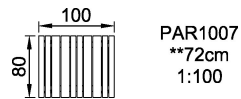

PAR1007

Rumba Square Table L=100cm

KOMPAN[®]
Let's play

Classic designed park furniture with low maintenance materials such as hot dip galvanised steel and high quality larch wood. The environment is important to us and our park furniture are therefore produced under the greatest possible consideration for the environment.

Product Line Park equipment

Category Benches, tables & signs

Total height (CM)72

* = Highest designated play surface.
** = Total height of product.

Weight/heaviest parts	kg.	Installation (Manpower)	Persons
Concrete required	NaN m3	Installation (Hours)	Hours
Foundation amount/footing	NaN	Excavation	NaN m3