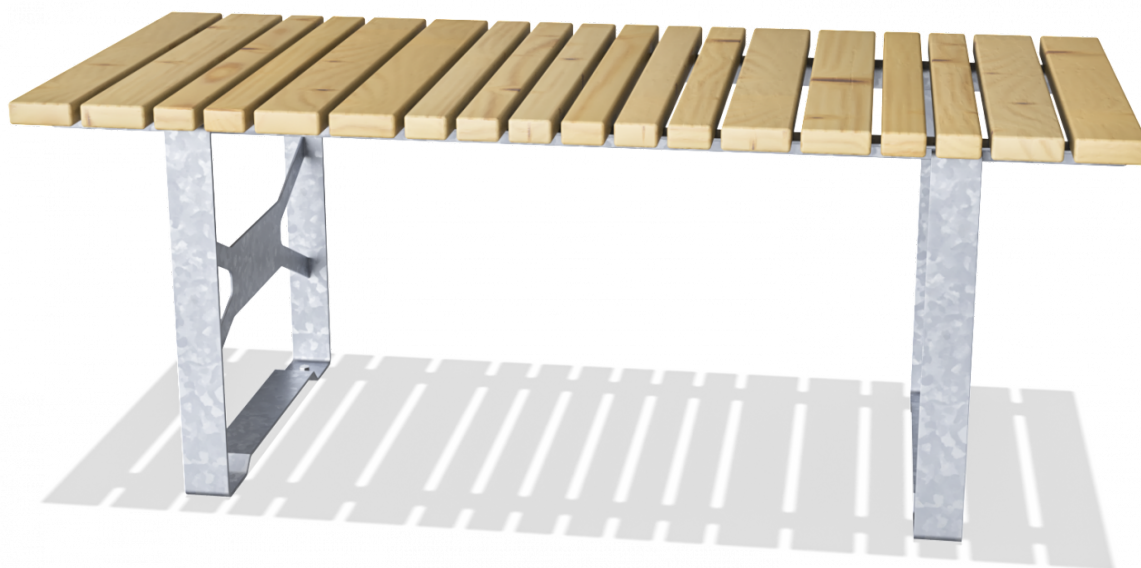

PAR1009

Rumba Square Table L=180cm

KOMPAN[®]
Let's play

Classic designed park furniture with low maintenance materials such as hot dip galvanised steel and high quality larch wood. The environment is important to us and our park furniture are therefore produced under the greatest possible consideration for the environment.

Product Line Park equipment
Category Benches, tables & signs
Total height (CM) 72

* = Highest designated play surface.
** = Total height of product.

Weight/heaviest parts	kg.	Installation (Manpower)	Persons
Concrete required	NaN m3	Installation (Hours)	Hours
Foundation amount/footing	NaN	Excavation	NaN m3