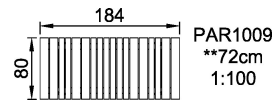

PAR1009

Rumba Square Table L=180cm

KOMPAN[®]
Let's play

Classic designed park furniture with low maintenance materials such as hot dip galvanised steel and high quality larch wood. The environment is important to us and our park furniture are therefore produced under the greatest possible consideration for the environment.

Product Line Park equipment
Category Benches, tables & signs
Total height (CM) 72

* = Highest designated play surface.
** = Total height of product.

Weight/heaviest parts	kg.	Installation (Manpower)	Persons
Concrete required	NaN m3	Installation (Hours)	Hours
Foundation amount/footing	NaN	Excavation	NaN m3