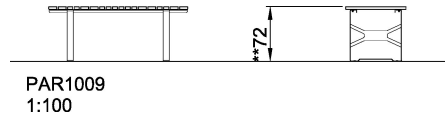

PAR1009

Rumba Square Table L=180cm

KOMPAN[®]
Let's play

Classic designed park furniture with low maintenance materials such as hot dip galvanised steel and high quality larch wood. The environment is important to us and our park furniture are therefore produced under the greatest possible consideration for the environment.

Product Line Park equipment
Category Benches, tables & signs
Total height (CM) 72

* = Highest designated play surface.
** = Total height of product.

Weight/heaviest parts	kg.	Installation (Manpower)	Persons
Concrete required	NaN m3	Installation (Hours)	Hours
Foundation amount/footing	NaN	Excavation	NaN m3