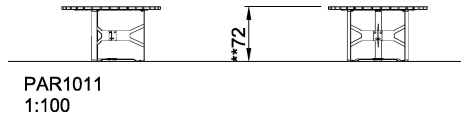

PAR1011

Rumba Round Table ø130cm

KOMPAN[®]
Let's play

Classic designed park furniture with low maintenance materials such as hot dip galvanised steel and high quality larch wood. The environment is important to us and our park furniture are therefore produced under the greatest possible consideration for the environment.

Product Line Park equipment
Category Benches, tables & signs
Total height (CM) 72

* = Highest designated play surface.
** = Total height of product.

Weight/heaviest parts	kg.	Installation (Manpower)	Persons
Concrete required	NaN m3	Installation (Hours)	Hours
Foundation amount/footing	NaN	Excavation	NaN m3