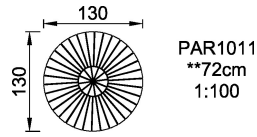

Product Line Park equipment
Category Benches, tables & signs
Total height (CM) 72

* = Highest designated play surface.
** = Total height of product.

Weight/heaviest parts	kg.	Installation (Manpower)	Persons
Concrete required	NaN m3	Installation (Hours)	Hours
Foundation amount/footing	NaN	Excavation	NaN m3