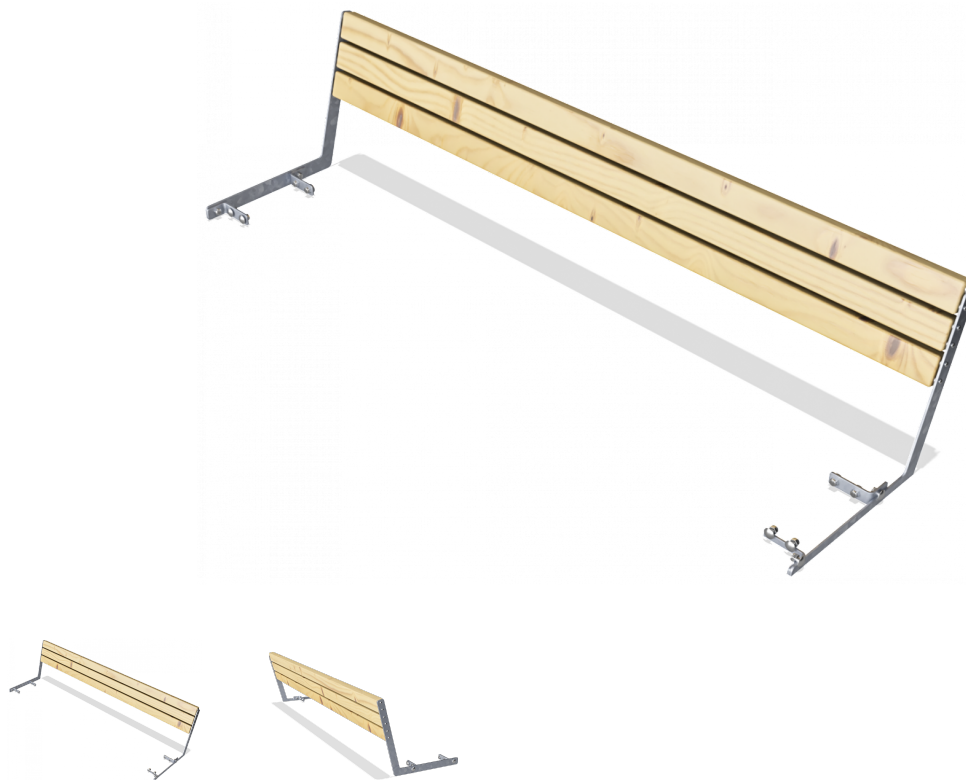

# Rumba Backsupport L=180cm

**KOMPAN**<sup>®</sup>  
Let's play

Classic designed park furniture with low maintenance materials such as hot dip galvanised steel and high quality larch wood. The environment is important to us and our park furniture are therefore produced under the greatest possible consideration for the environment.

**Product Line** Park equipment

**Category** Benches, tables & signs