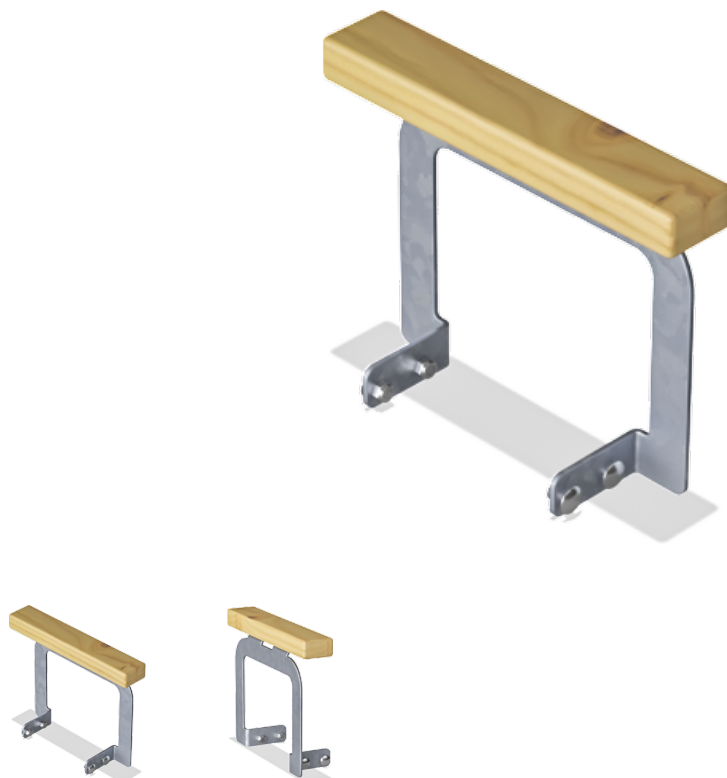

PAR1016

Rumba Bench Armrest

Classic designed park furniture with low maintenance materials such as hot dip galvanised steel and high quality larch wood. The environment is important to us and our park furniture are therefore produced under the greatest possible consideration for the environment.

Product Line Park equipment

Category Benches, tables & signs