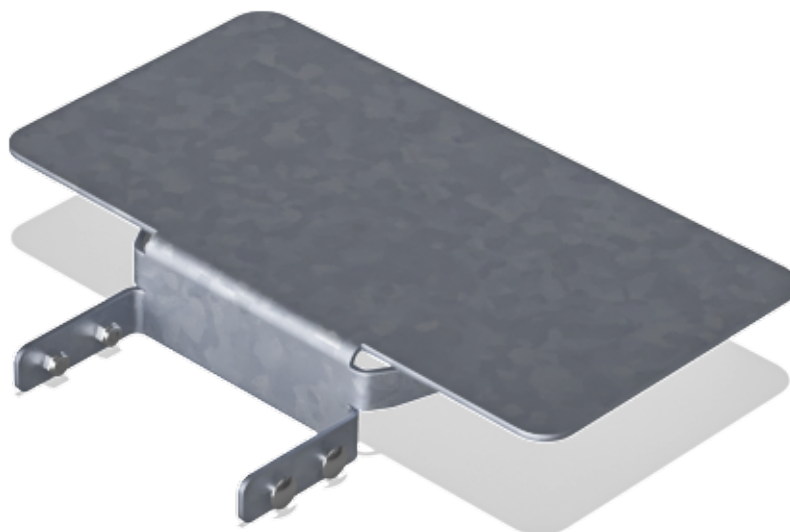

PAR1018

Rumba Bench End Table Square

Classic designed park furniture with low maintenance materials such as hot dip galvanised steel and high quality wood. The environment is important to us and our park furniture are therefore produced under the greatest possible consideration for the environment.

Product Line Park equipment

Category Benches, tables & signs