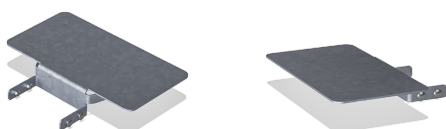

PAR1018

Rumba Bench End Table Square

Classic designed park furniture with low maintenance materials such as hot dip galvanised steel and high quality wood. The environment is important to us and our park furniture are therefore produced under the greatest possible consideration for the environment.

Product Line Park equipment

Category Benches, tables & signs