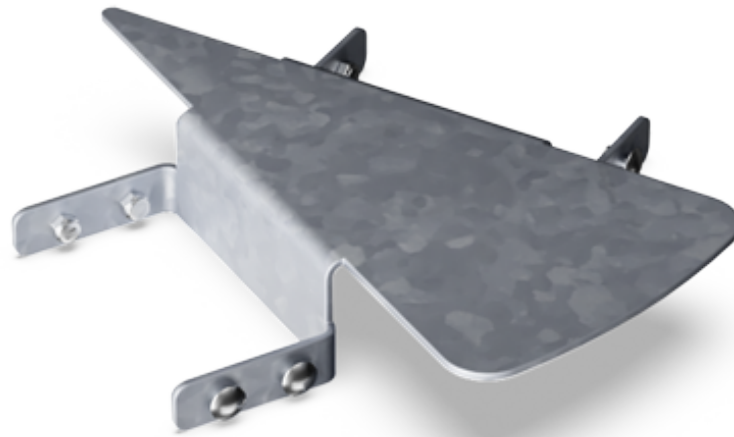

PAR1020
RUMBA BENCH COUPLING 30°

RUMBA BENCH COUPLING 30°

Product Line Outdoor Furniture

Category RUMBA
