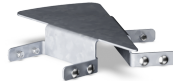

PAR1020
RUMBA BENCH COUPLING 30°

RUMBA BENCH COUPLING 30°

Product Line Outdoor Furniture

Category RUMBA
